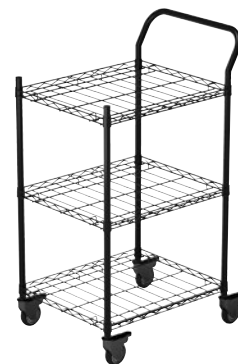

Octa Dark Gray Rechargeable Lamp
LMPOCTGRY300
L 11 1/4" W 4 3/8" H 11 1/4"

Octa White Rechargeable Lamp
LMPOCTWHT300
L 11 1/4" W 4 3/8" H 11 1/4"

Pirlo Dark Gray Rechargeable Lamp
LMPPIRGRY300
L 11" W 5 1/4" H 11"

Pirlo White Rechargeable Lamp
LMPPIRWHT300
L 11" W 5 1/4" H 11"

Charging Trolley Holds 6 Charging Platforms
LMPTROLLEY

Stackable Magnetic Charging Platform
LMPTOWER

discover a cordless lamp that is thoughtfully purposed for hospitality