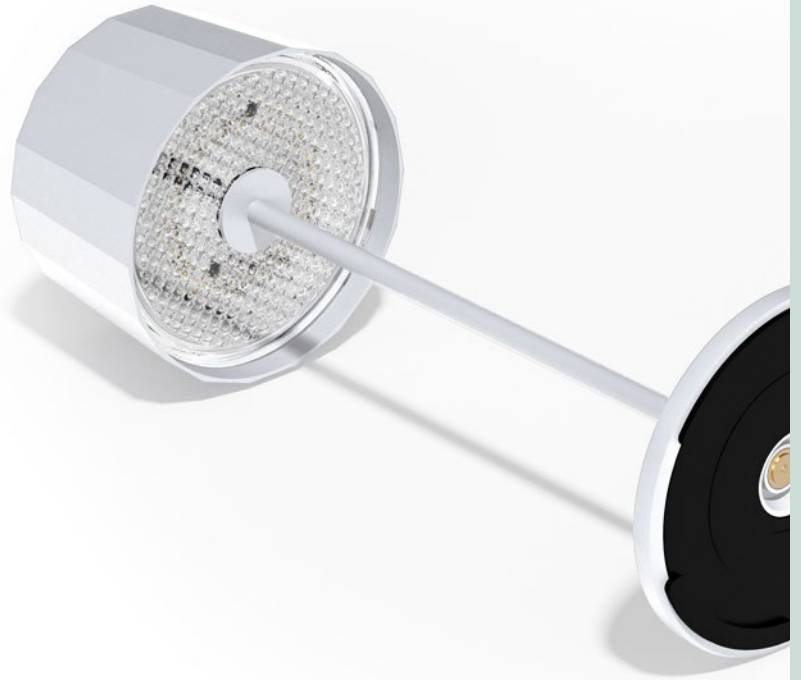

LAMPA

steelite
INTERNATIONAL

THE ART OF PRESENTATION

style-forward, wireless lamps

Enhance the ambience in any dining occasion with the Lampa Collection from Hollowick. These stylish lamps are designed in Europe and feature intuitive functionality with timeless aesthetics. Available in two styles, Octa and Pirlo, these commercial grade lamps offer a hybrid solution so operators can carry the same tasteful presentation from indoor to outdoor dining tables and will provide the same light intensity for 9+ hours on full charge. With long-lasting, dimmable LEDs, Lampa creates a welcoming environment in both hotels and restaurants.

SUSTAINABILITY

- Long-lasting LEDs
- Replaceable lithium battery

Touch Button on Octa Lamp

Push Button/ Dial Control on Pirlo Lamp

Waterproof IP65

Magnetic Charging Base

9+ Hours at 100% Intensity

2200K/3000K Color Temp Switchable

Octa Dark Gray Rechargeable Lamp
LMPOCTGRY300
L 11 1/4" W 4 3/8" H 11 1/4"

Octa White Rechargeable Lamp
LMPOCTWHT300
L 11 1/4" W 4 3/8" H 11 1/4"

Pirlo Dark Gray Rechargeable Lamp
LMPPIRGRY300
L 11" W 5 1/4" H 11"

Simply elegant, Lampa table lamps are designed at the perfect height to provide a sufficient amount of light for menu illumination, yet unobtrusive for table conversation. Boasting a wireless functionality, the exclusive magnetic charging station serves as a theft deterrent, and multi-unit charging solutions create a convenient option for larger venues.