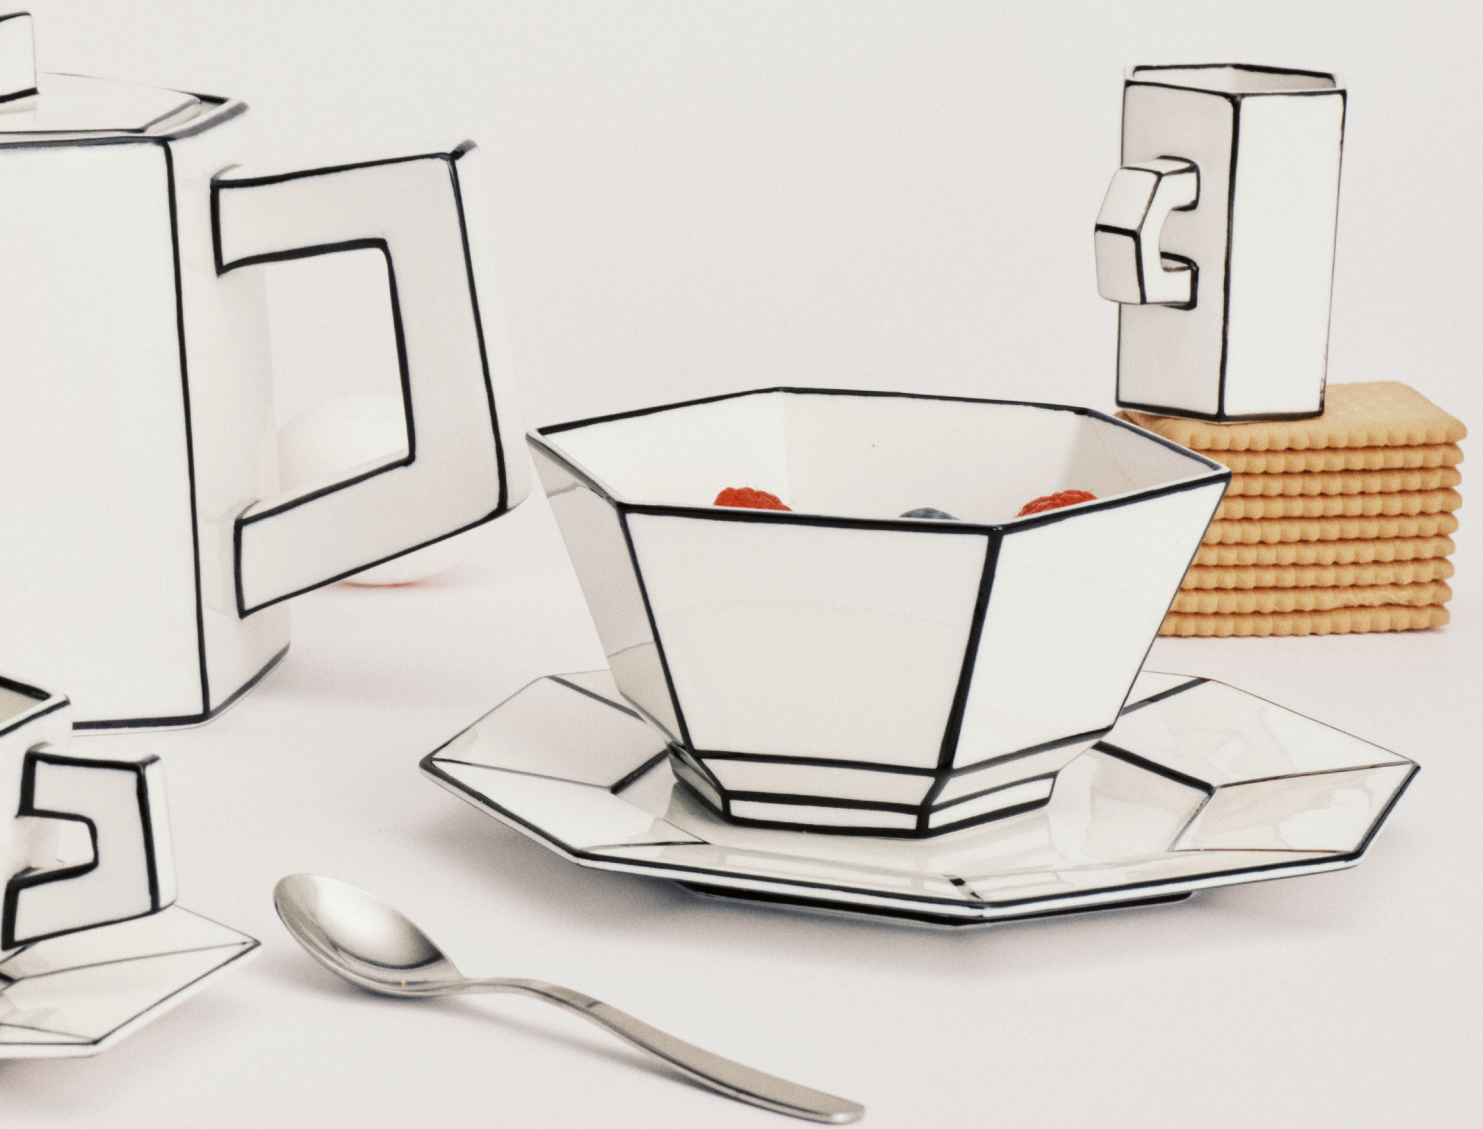

The result is a uniquely playful collection that evokes the magic of the very first idea: the moment when, as a designer brimming with inspiration, you begin cutting your first models from cardboard; the moment of the blank page, the untouched sheet, when anything is still possible. In short: Carte Blanche. The set includes espresso cups, a cappuccino cup, a tea mug with matching saucers, a milk jug, and a teapot.