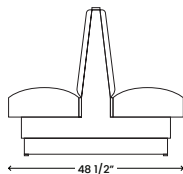

Other

OW Seating

Other

Web seat

Spring seat

4" thick foam

1.5" thick foam

Crumb strip included

Extra

Reinforced corner joints

N/A

Precision CNC cut parts

Hand cut

Ergonomically larger design
Belly room 21", Legs support 17"

Belly room 17", Leg support 17"

5 year structural warranty

1 year structural warranty