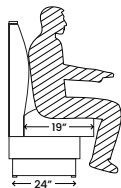

Other

OW Seating

Other

Web seat

Spring seat

4" thick foam

1.5" thick foam

Crumb strip included

Extra

Reinforced corner joints

N/A

Precision CNC cut parts

Hand cut

Ergonomically larger design
Belly room 21", Legs support 17"

Belly room 17", Leg support 17"

5 year structural warranty

1 year structural warranty