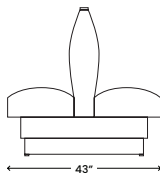

Other

OW Seating

Other

Web seat

Spring seat

4" thick foam

1.5" thick foam

Crumb strip included

Extra

Reinforced corner joints

N/A

Precision CNC cut parts

Hand cut

Ergonomically larger design
Belly room 21", Legs support 17"

Belly room 17", Leg support 17"

5 year structural warranty

1 year structural warranty