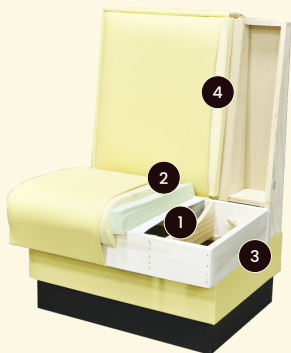

Thoughtfully Engineered

Banquette Design

O·W
SEATING

Booth Design Features

1. Web Seat

Web seat offers double the lifetime as traditional spring seats. Standard spring seats lose elasticity over time and results in sagging. Our full sheet web seat evenly distributes weight across the entire frame whilst allowing the foam to retain its firmness longer.

2. Double Stack High Density Foam

We use a 3" contoured seat foam of the highest density (2350) and a 1" finish foam (1845) to create the most comfortable and plush seat on the market.

3. Solid Wood Seat Frame

Solid poplar seat frame are dense and stable and not prone to splitting as pine is.

4. Back Foam

The range from 1.5" to 2" thick

5. Crumb Strip Standard

Catches crumbs and easy cleaning. Standard with most booth designs.