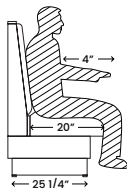

Thoughtfully Designed

- Our booths offer more leg support - up to 4" more.
- Ever sat in a booth with a back so straight you are leaning into your food? It's because the back angle is not ergonomically designed. We provide full back and leg support.
- Our doubles are larger to maintain the same back angle, unlike other competitors who make the back more straight to save on materials. The same applies in regards to taller back booths.

OW Seating