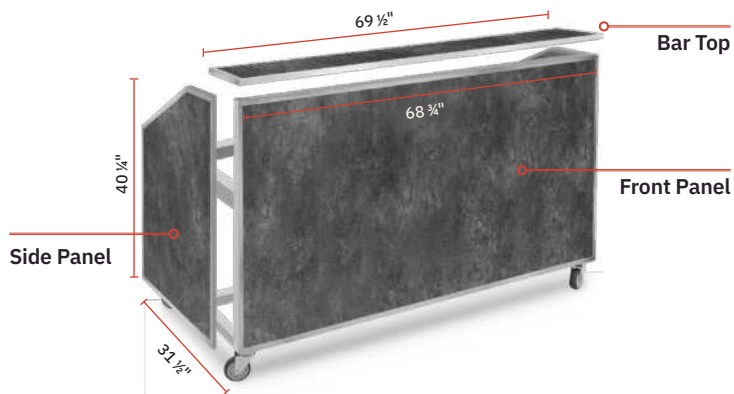

* Stainless Steel edge is default. Additional finishes are made to order.

ZOZZ 4-PIECE BAR SET

Includes: BAR TOP + FRONT PANEL + 2 SIDE PANELS (only)

COMPLETE ZOZZ BAR KIT

ZOZZ BAR [MODEL NUMBER GUIDE]

Customize your Mobile Buffet System with our easy to follow guides. Choose your preferred buffet combinations by inserting the provided numbers and letters in the designated space as demonstrated below. Skip letters and numbers that do not apply to your order.