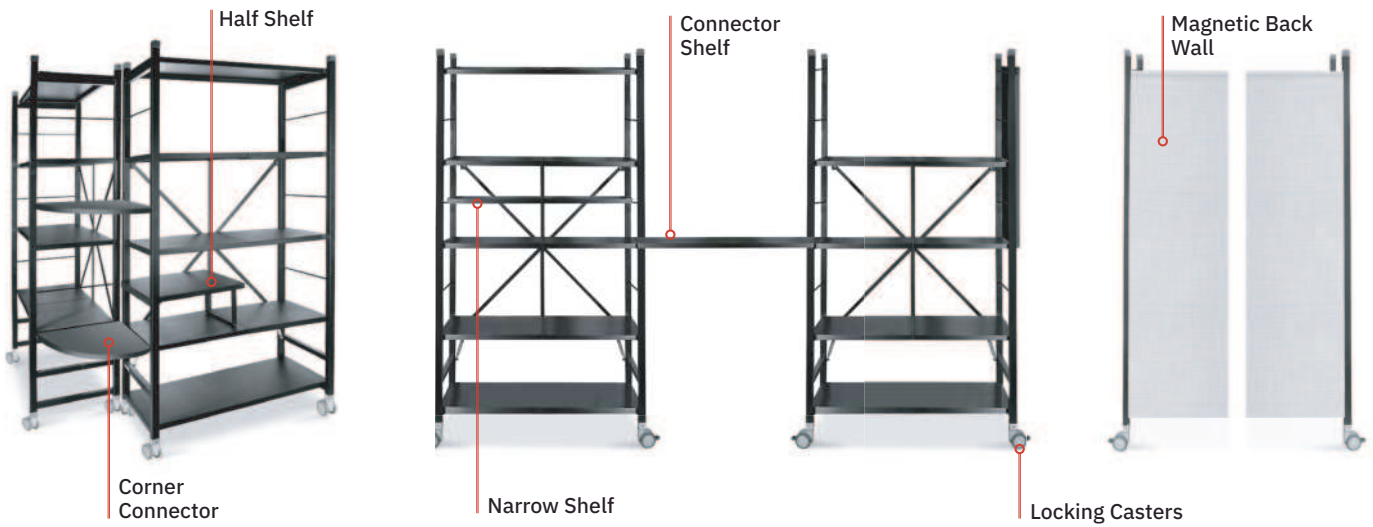

Locking Casters

2022 *KIOSK*

MOBILE DISPLAY

Complete product information on pages 152 - 153.

ZOZZ KIOSK MOBILE DISPLAY

- Laminate shelving options available.
- 2 piece magnetic back wall.
- Display connector shelves.
- XYLO colored frames available.
- No hardware or tools needed.