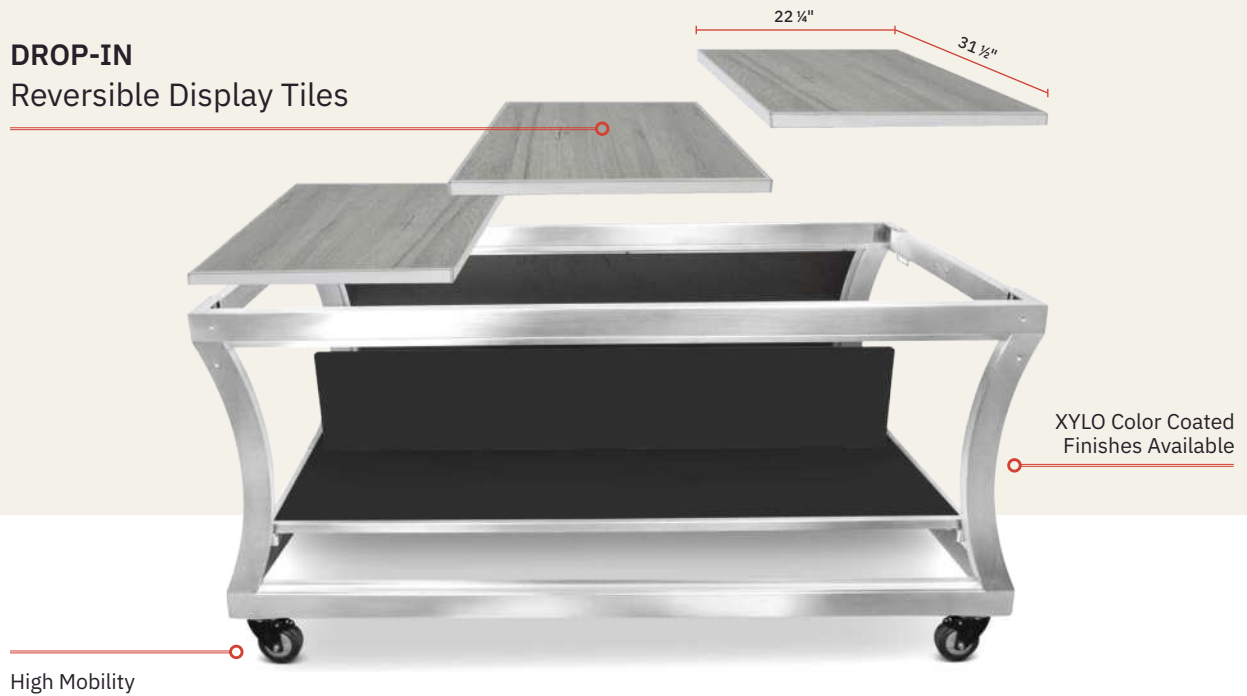

Edge Finish

				
Stainless Steel	Black	Bronze	Copper	White
S	B	Z	C	W

Custom laminate colors are also available upon request.

CURVE HUB DISPLAY TILES

DROP-IN Reversible Display Tiles

REVERSIBLE DISPLAY TILE COLOR OPTIONS