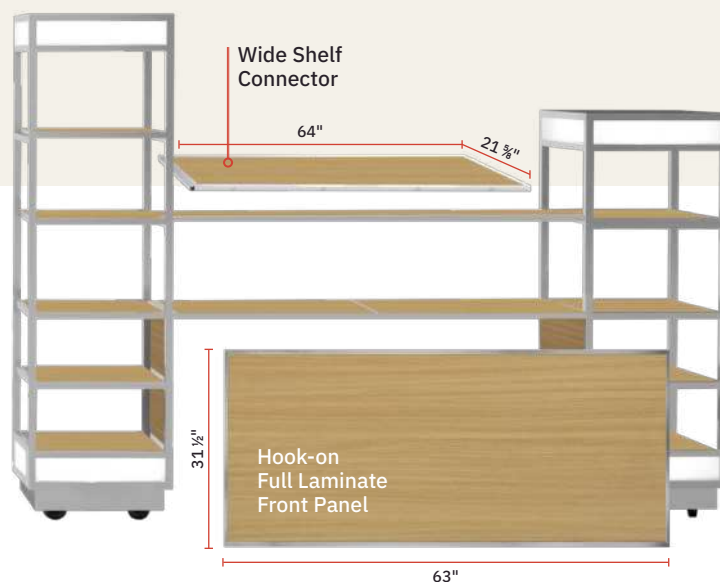

Edge Finish

Stainless Steel S	Black B	Bronze Z	Copper C	White W

EMBRACE THE EASE OF MOBILITY & ADAPTABILITY

- A vast selection of panels to choose from.
- Narrow and Wide Shelf Connectors connect the display stands to provide additional space within the display.
- No hardware or tools needed.