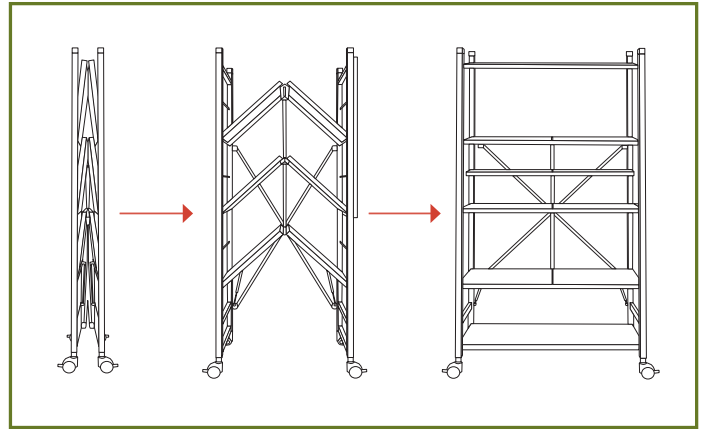

Locking Casters

2022 *KIOSK*

MOBILE DISPLAY

Complete product information on pages 152 - 153.

ZOZZ KIOSK MOBILE DISPLAY

- Laminate shelving options available.
- 2 piece magnetic back wall.
- Display connector shelves.
- XYLO colored frames available.
- No hardware or tools needed.