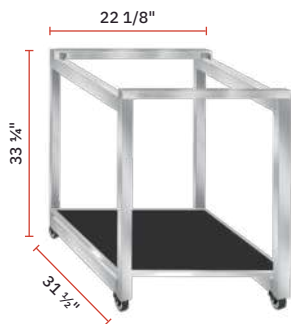

SINGLE TILE FRAME