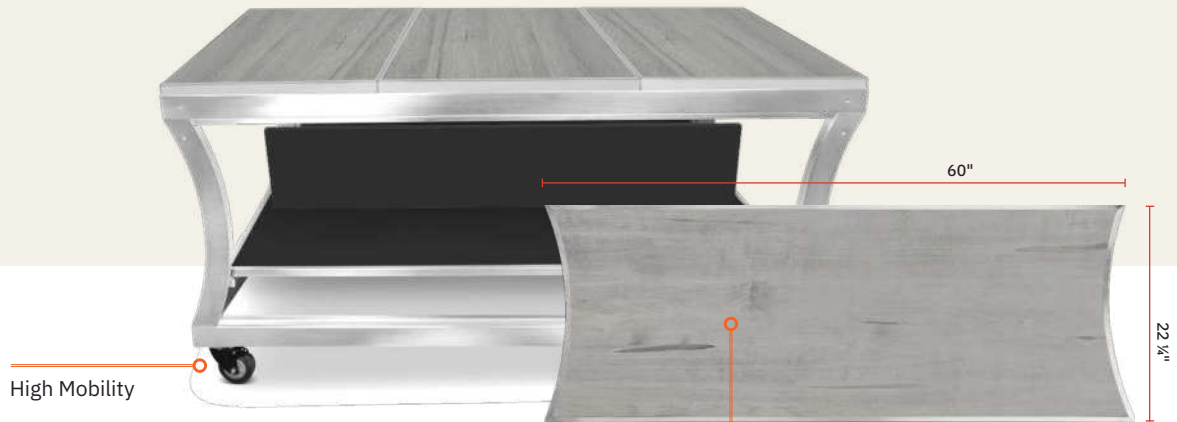

CURVE HUB DISPLAY PANELS