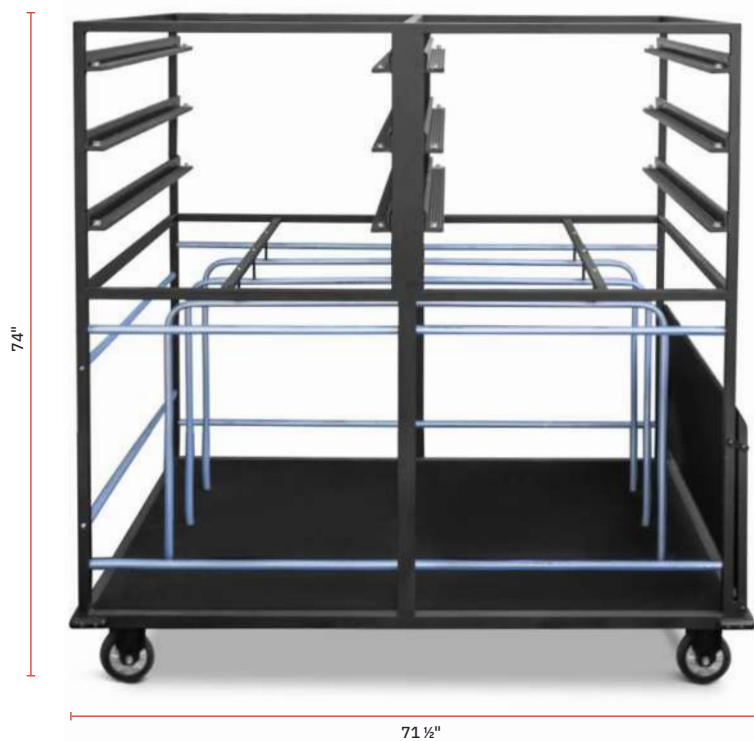

Fits 4 Complete HUB Tables.

Stretch to perfection.

Compact setup or extended layout? The ZOZZ Buffet System can be both. Its unique expandable frame allows you to adapt to any space, changing size with your needs.