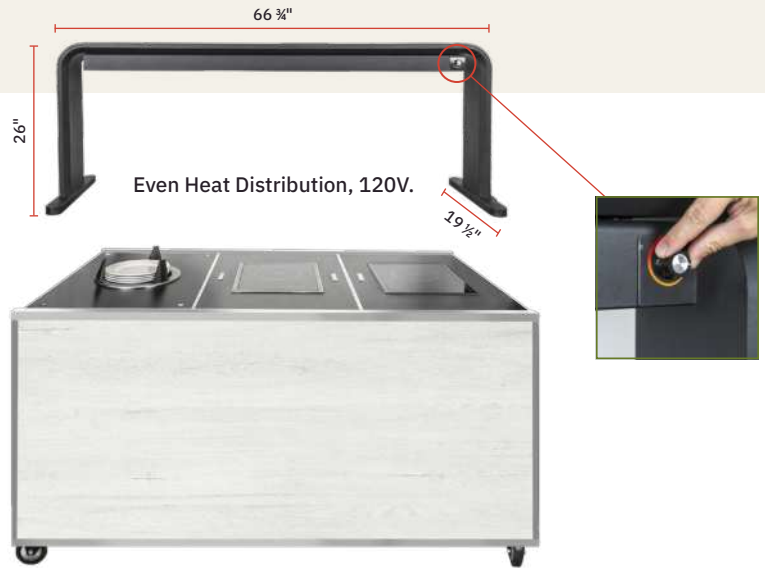

Sushi Bar

#H970SUB

Meat Stand

Stainless Steel Meat Hook #H970 MS S

Adjustable Heat Lamp

#H970L3S

Sneeze Guard

#H970SG2S