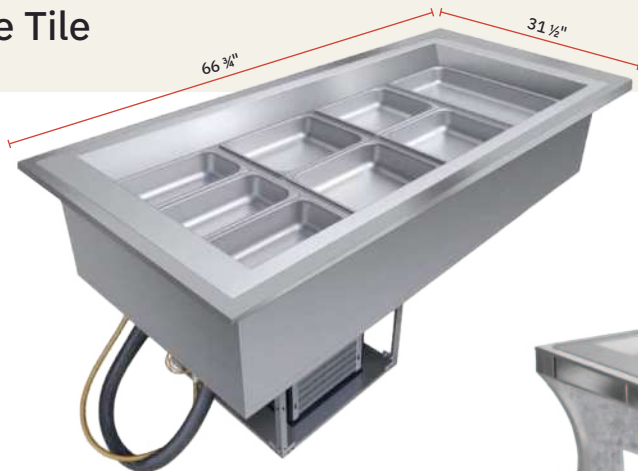

** Stainless Steel edge is default. Additional finishes are made to order.

THE HUB & CURVE HUB FULL TABLE DROP-IN FUNCTIONS

Hot Well Full Table Tile

#H945 HT SS S

Cold Well Full Table Tile

#H945 CT SS S

EXPERIENCE THE POWER OF FLEXIBILITY, WITH OUR HUB SOLUTIONS