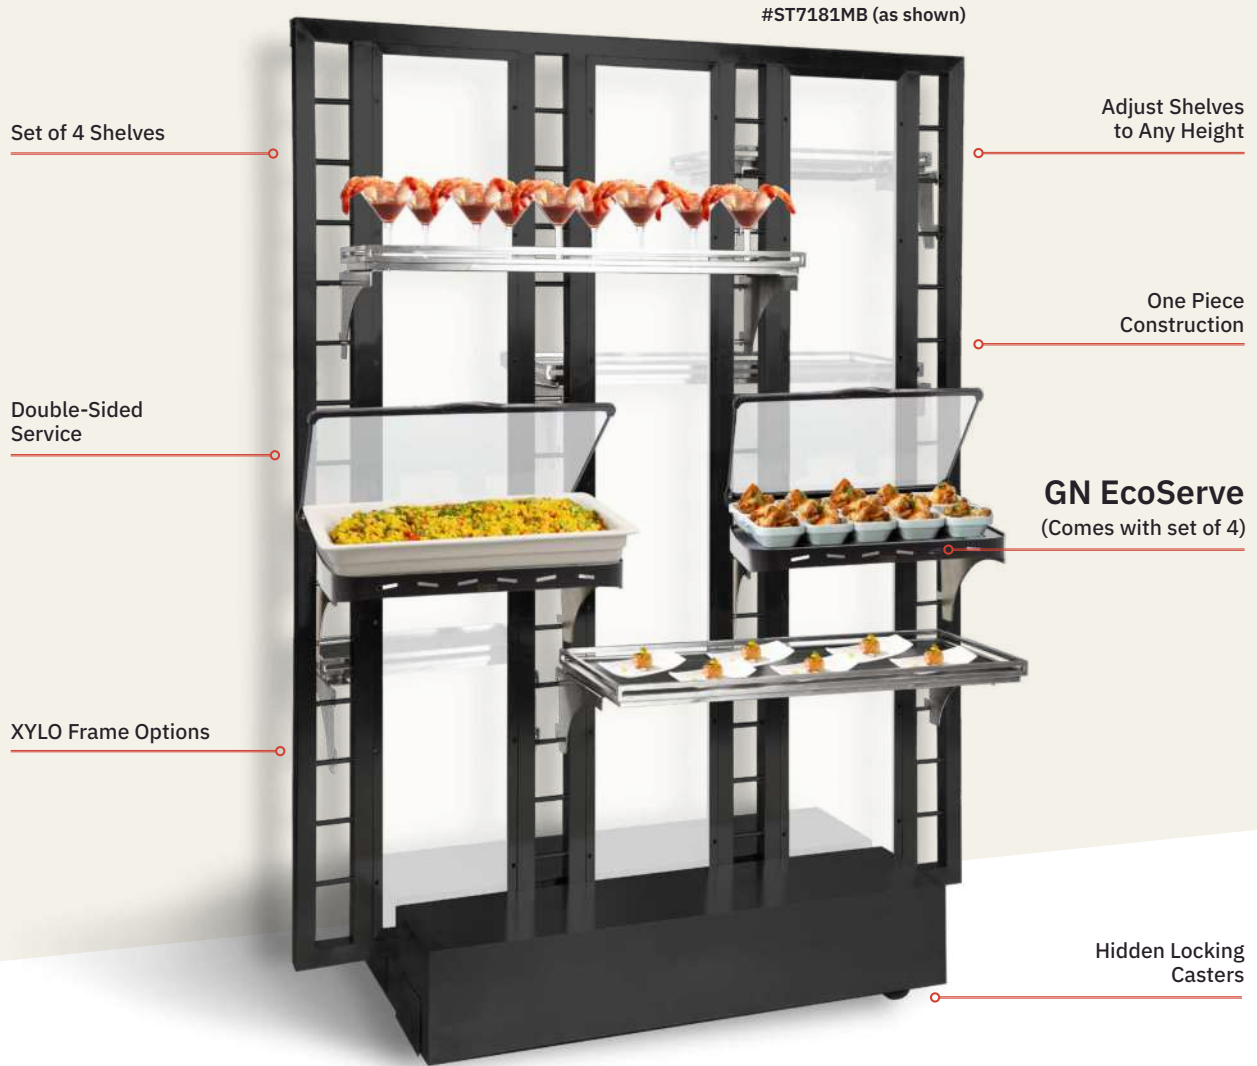

EcoBurner GRANDSTAND WALL MOBILE DISPLAY

Our EcoServe waterless chafing dishes are the perfect accompaniment for the Grandstand!

ECO GRANDSTAND [MODEL NUMBER GUIDE]

59"W x 27 1/2"D x 76 1/2"H

Stainless Steel	Black	Bronze	Copper

REVERSIBLE BLACK WOOD/WALNUT	ST1781	ST1781MB	ST1781RZ	ST1781CP
ACRYLIC FROSTED INSERTS	P6813FR			
BLACK ACRYLIC INSERTS	P6814BK			
MIRROR INSERTS	P6812M			
MILKY WHITE INSERTS	P6816MW