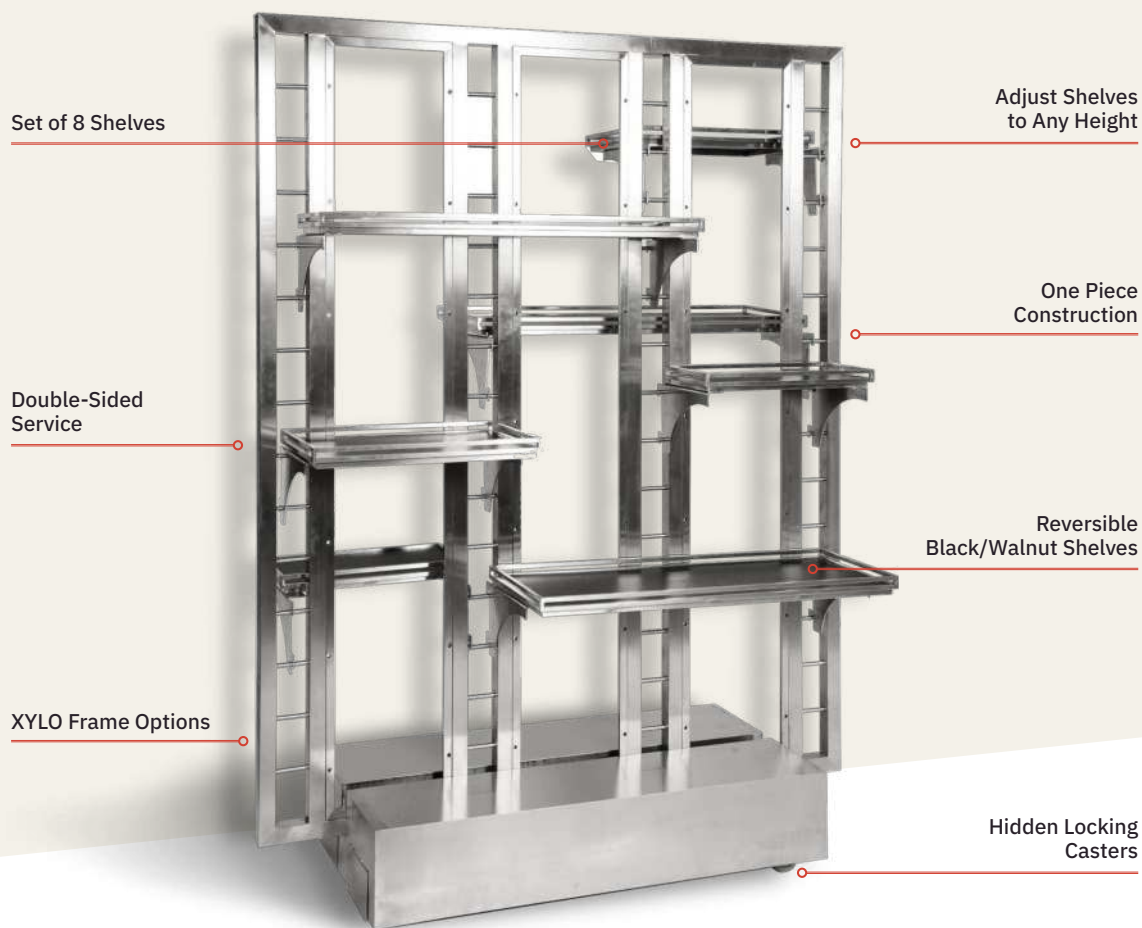

THE GRANDSTAND [MODEL NUMBER GUIDE]		59"L x 27 1/2"D x 76 1/2"H
	Stainless Steel Black Bronze Copper	
REVERSIBLE BLACK WOOD/WALNUT	ST1780 ST1780MB ST1780RZ ST1780CP	
ACRYLIC FROSTED INSERTS	P6813FR	
BLACK ACRYLIC INSERTS	P6814BK	
MIRROR INSERTS	P6812M	
MILKY WHITE INSERTS	P6816MW	
BLACK COATED METAL SLOT WALL	SW6810	
BLACK COATED BRACKETS	SWBRK	
SINGLE WIRE RACK	WR6811	

REVERSIBLE SHELVES

Black Wood

Walnut Wood