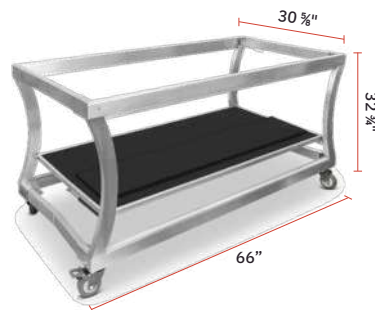

DUST COVER
#H992FC Table Frame

XYLO TABLE COLOR OPTIONS

CURVE HUB TABLE

SIMPLE 1 STEP SETUP

#CH900 S

EVERY TABLE BUILT-IN A FLIP & GO DISH RACK

Flip & Go Dish Rack

Locking Casters

Stainless Steel Construction

CURVE HUB TABLE [MODEL NUMBER GUIDE]

Size: 66" x 30 5/8" x 32 3/4" H

Customize your Mobile Buffet System with our easy to follow guides. Choose your preferred buffet combinations by inserting the provided numbers and letters in the designated space as demonstrated below. Skip letters and numbers that do not apply to your order.