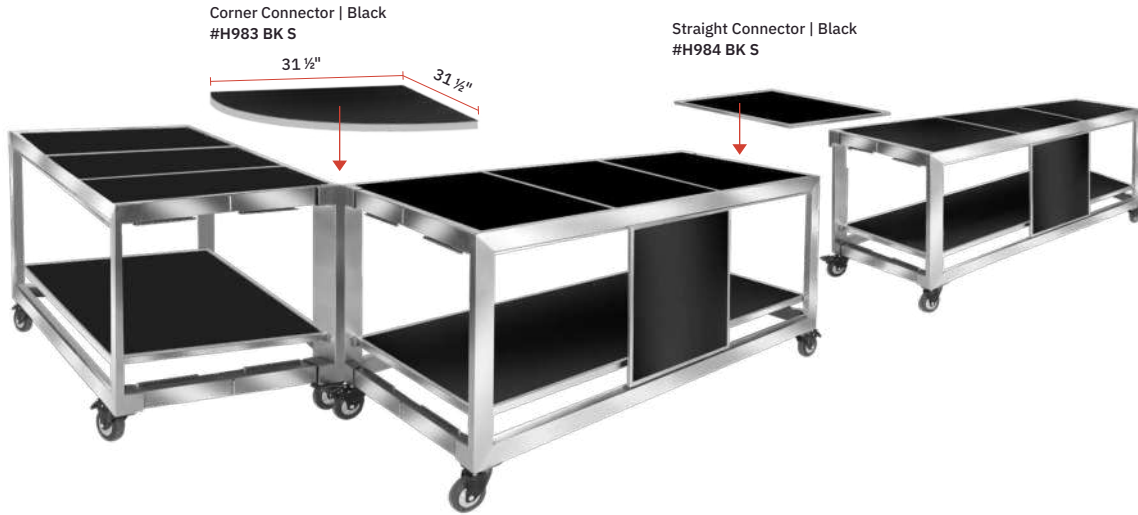

THE HUB CORNER TABLE [MODEL NUMBER GUIDE]

Size: 31 1/2" x 31 1/2" x 33 1/4" H

Customize your Mobile Buffet System with our easy to follow guides. Choose your preferred buffet combinations by inserting the provided numbers and letters in the designated space as demonstrated below. Skip letters and numbers that do not apply to your order.

THE HUB & CURVE HUB TABLE CONNECTORS

FLOATING CORNER CONNECTOR & STRAIGHT CONNECTORS FIT BOTH THE HUB & CURVE HUB TABLE FRAMES

THE HUB FLOATING CONNECTORS [MODEL NUMBER GUIDE]

Customize your Mobile Buffet System with our easy to follow guides. Choose your preferred buffet combinations by inserting the provided numbers and letters in the designated space as demonstrated below. Skip letters and numbers that do not apply to your order.