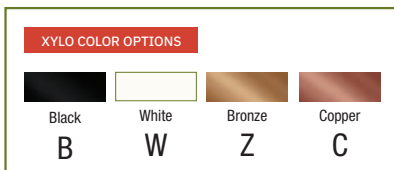

Meat Stand

Stainless Steel Meat Hook #H970 MS S