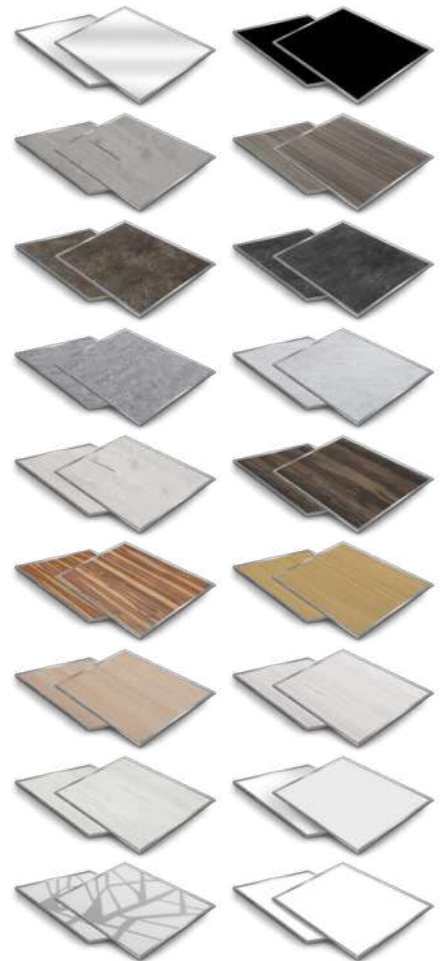

Side Panels
28" x 21 ½"

Perforated Front Panels
61 ¼" x 22"

Perforated Side Panels
28" x 21 ½"

SIDE PANEL COLOR OPTIONS