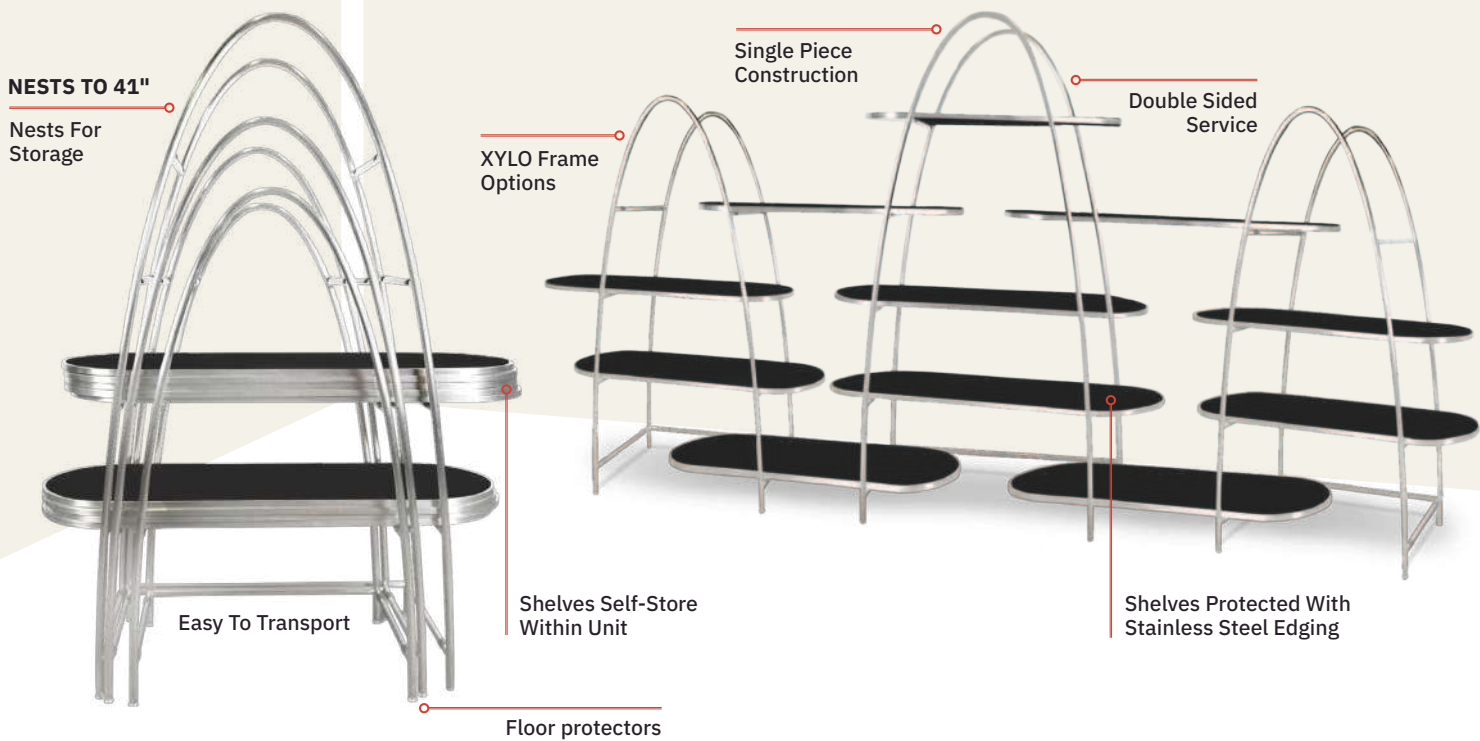

Item Code: A ### ## #

Display

			
78" H	67" H	64" H	SET OF 3
A961	A962	A963	A964

Laminate Shelves

Black
BK

Finish

			
Stainless Steel	Black	Bronze	Copper
S	B	Z	C

CAN BE DISPLAYED UP TO 15 FEET LONG