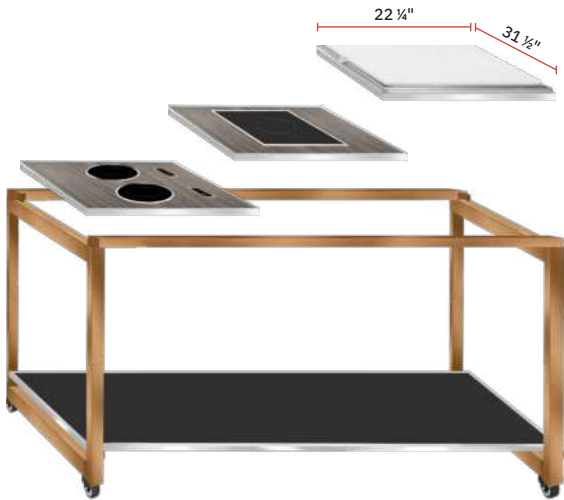

ICE BIN BUILT UP
#H945 IB SS S

ROUND INDUCTION 600
#H945 S6 SP S

SQUARE INDUCTION
#H945 SI SP S

HUB **FUNCTION TILES** FIT THE

ZOZZ

STRETCH TABLE,

WITH MANY FUNCTION
TILES TO CHOOSE FROM!