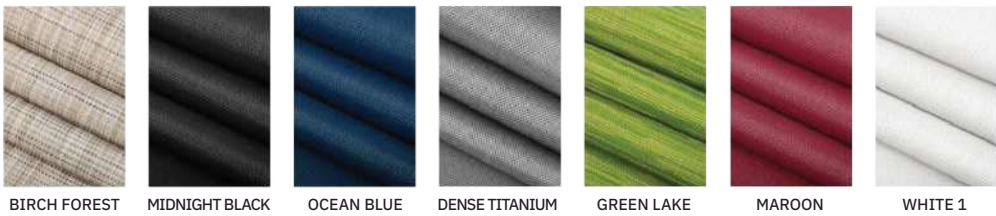

THE HUB & CURVE HUB FULL TABLE CANOPY

WICKER WEAVE - Antimicrobial Vinyl Panels

MESH WEAVE - Antimicrobial Vinyl Panels

DECORATION MESH WEAVE

SUNRISE MESH WEAVE

OPEN MESH WEAVE

HUB & CURVE HUB CANOPY [MODEL NUMBER GUIDE]