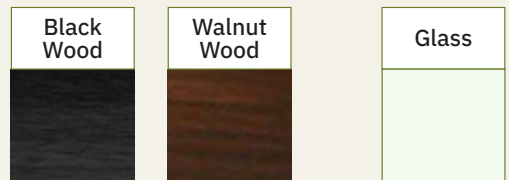

Reversible Black/Wooded or Glass Shelves

THE HONEYCOMB MOBILE DISPLAY

Black Frame + Glass Shelves
(as shown)
#ST1730MB

TAKE THE PATH THAT SUITS YOUR STYLE & FUNCTION

THE HONEYCOMB [MODEL NUMBER GUIDE]						63"L x 17 3/4"D x 60"H
SINGLE PIECE						
	Stainless Steel	Black	Bronze	Copper	White	
GLASS SHELVES	ST1730	ST1730MB	ST1730RZ	ST1730CP	ST1730CP	
ACRYLIC SHELVES	AC1730	AC1730MB	AC1730RZ	AC1730CP	AC1730CP	
BLACK ACRYLIC SHELVES	AC1730BK	AC1730BKMB	AC1730BKRZ	AC1730BKCP	AC1730BKCP	