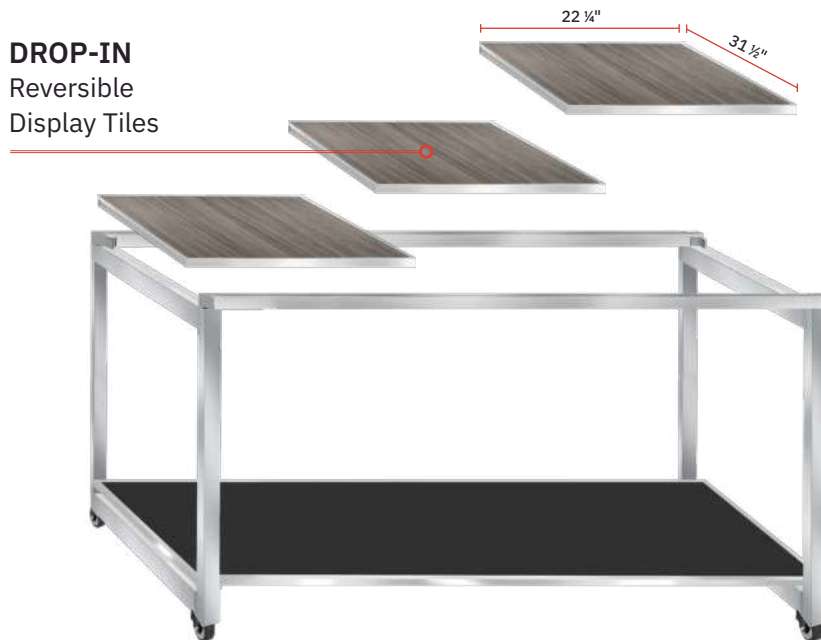

ZOZZ DISPLAY TILES

DROP-IN
Reversible
Display Tiles

Watch Live Video
For This Product.

ZOZZ DISPLAY TILES [MODEL NUMBER GUIDE]

Size: 22 1/4" x 31 1/2"

Customize your Mobile Buffet System with our easy to follow guides. Choose your preferred buffet combinations by inserting the provided numbers and letters in the designated space as demonstrated below. Skip letters and numbers that do not apply to your order.

Item Code		ZOZZ STRETCH	
H	### ## #	Display	H
		Display Tile	940
		Reversible Laminate	<table border="0"> <tr> <td></td> <td></td> <td></td> <td></td> </tr> <tr> <td>Gray Grain/Black</td> <td>Textured Sandstone/Charcoal</td> <td>Shaded Dark/Light Marble</td> <td>Gray Wash Light/Gray Wash Dark</td> </tr> <tr> <td>GGBK</td> <td>SACH</td> <td>SDLM</td> <td>GWGD</td> </tr> <tr> <td></td> <td></td> <td></td> <td></td> </tr> <tr> <td>Bamboo/Softened Pastel</td> <td>Bleached Wood/Speckled Slate</td> <td>White Wash/Shaded Light</td> <td>Glass</td> </tr> <tr> <td>BAPS</td> <td>BWSP</td> <td>WWSL</td> <td>GL</td> </tr> <tr> <td></td> <td></td> <td></td> <td></td> </tr> <tr> <td></td> <td></td> <td></td> <td>SS</td> </tr> </table>
		Edge Finish	<table border="0"> <tr> <td></td> <td></td> <td></td> <td></td> <td></td> </tr> <tr> <td>Stainless Steel</td> <td>Black</td> <td>Bronze</td> <td>Copper</td> <td>White</td> </tr> <tr> <td>S</td> <td>B</td> <td>Z</td> <td>C</td> <td>W</td> </tr> </table>