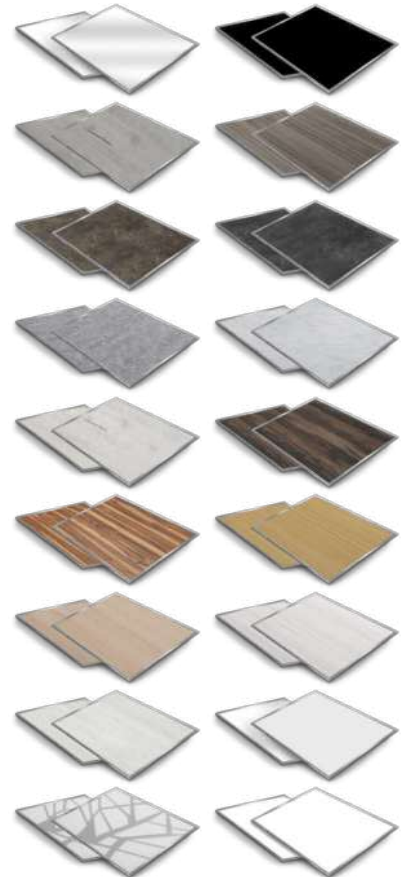

SIDE PANEL COLOR OPTIONS