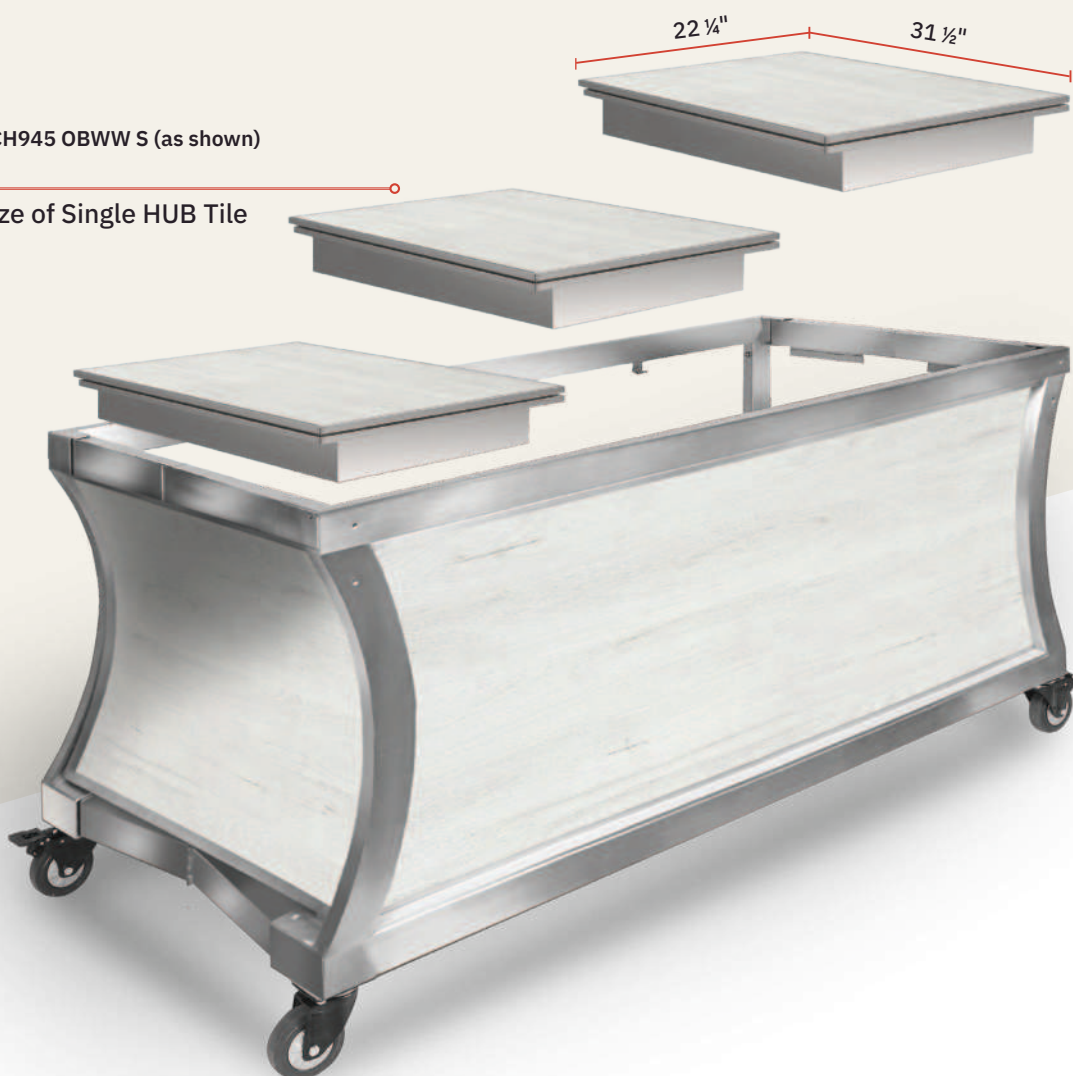

From Box to Display in Minutes

Boxes can be purchased individually, as a pair of 2, or set of 3 to complete a HUB or Curve HUB table.

- No hardware or tools needed.
- Easily clicks into place.

#CH945 OBWW S (as shown)

Size of Single HUB Tile