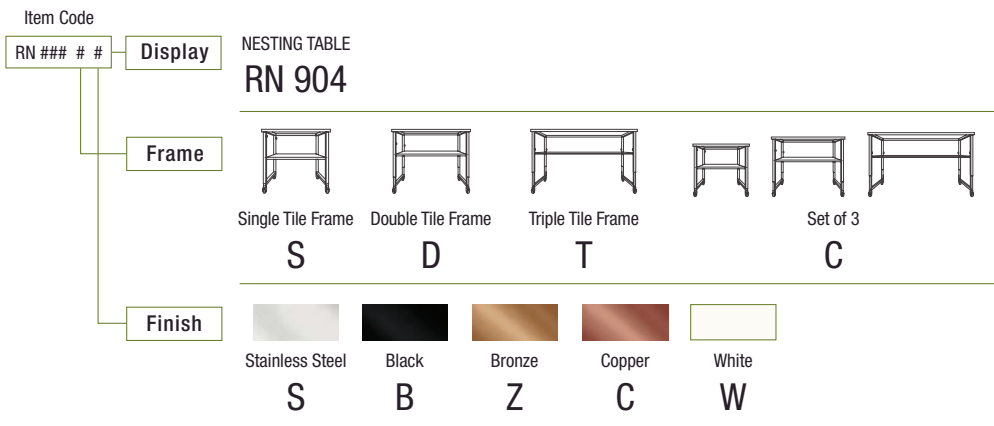

to the occasion
Ryze

ADJUSTABLE HEIGHT FUNCTION TILE NESTING TABLES

COME IN 3 DIFFERENT WIDTHS TO ACCOMMODATE SINGLE, DOUBLE OR TRIPLE TILE FUNCTIONS.

ALL 3 TABLE WIDTHS, CAN BE ADJUSTED TO 32", 37" OR 41" HEIGHT.

SINGLE TILE FRAME

DOUBLE TILE FRAME

TRIPLE TILE FRAME

RYZE ADJUSTABLE HEIGHT NESTING TABLES [MODEL NUMBER GUIDE]

Customize your Mobile Buffet System with our easy to follow guides. Choose your preferred buffet combinations by inserting the provided numbers & letters in the designated space as demonstrated below.

RYZE NESTING TABLE DISPLAY TILES [MODEL NUMBER GUIDE]

Customize your Mobile Buffet System with our easy to follow guides. Choose your preferred buffet combinations by inserting the provided numbers and letters in the designated space as demonstrated below. Skip letters and numbers that do not apply to your order.