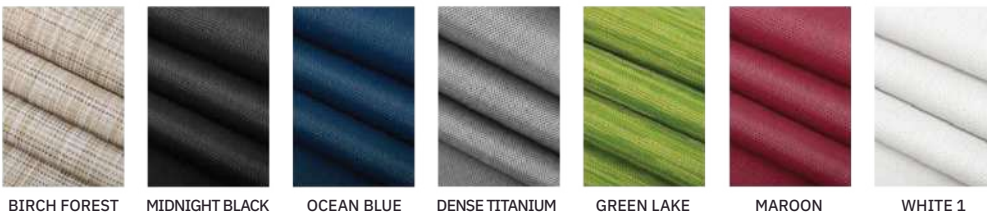

WICKER WEAVE - Antimicrobial Vinyl Panels

MESH WEAVE - Antimicrobial Vinyl Panels

DECORATION MESH WEAVE

SUNRISE MESH WEAVE

OPEN MESH WEAVE

WEAVE & COLORS UPDATE THE TIMELESS DESIGN OF THE HUB

To choose from 44 colors
and 2 patterns visit
www.EasternTabletop.com