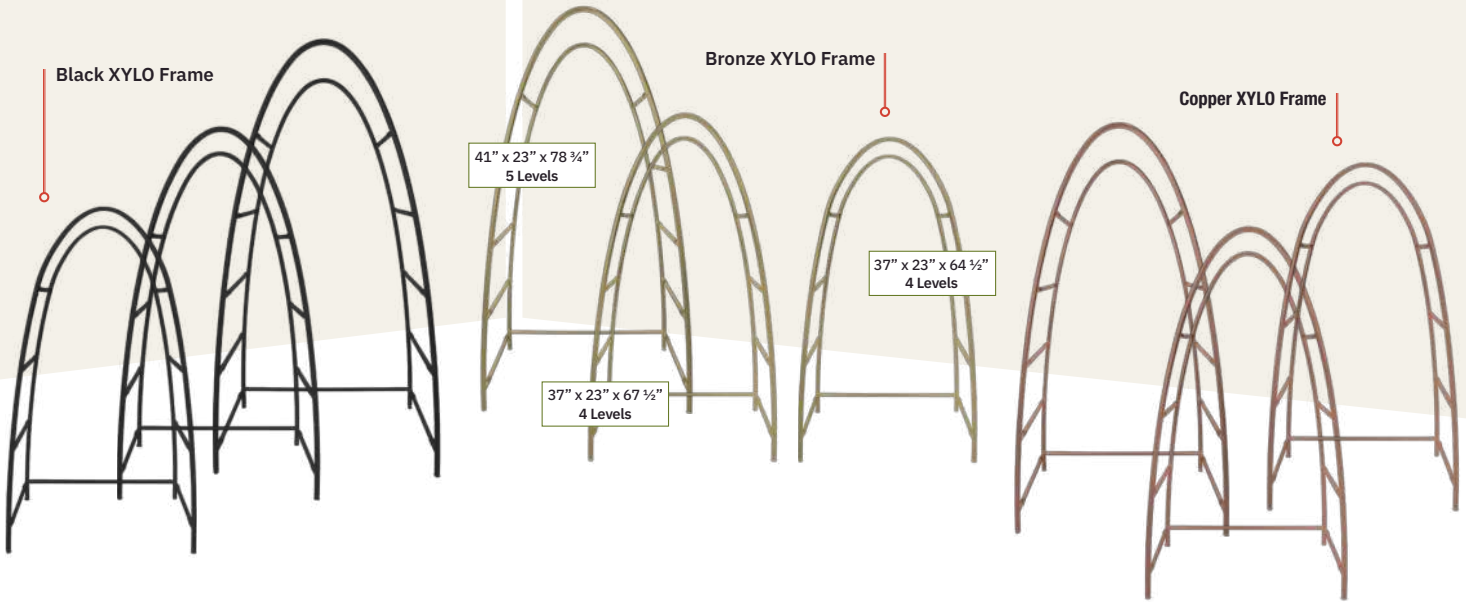

Arrange & Rearrange
the Arches to completely
customize your look.

Nesting Tables, & Cocktail Tables

Eastern cocktail tables embody Aspiration, Promise, and Statement.

Welcoming guests, enhancing cocktail hour, and inspiring designers. They offer numerous advantages, including premium stainless steel construction and reversible, flipping tops with powder-coated finishes for a sleek, sophisticated look. Every Eastern table is designed to impress the discerning guest while making a bold statement in any setting.

Index

3 PIECE NESTING TABLES	160 - 163
4 PIECE NESTING TABLES	164 - 165
4 WHEEL DRIVE	166 - 167
COCKTAIL TABLES	168 - 169
LED COCKTAIL TABLE	170 - 171