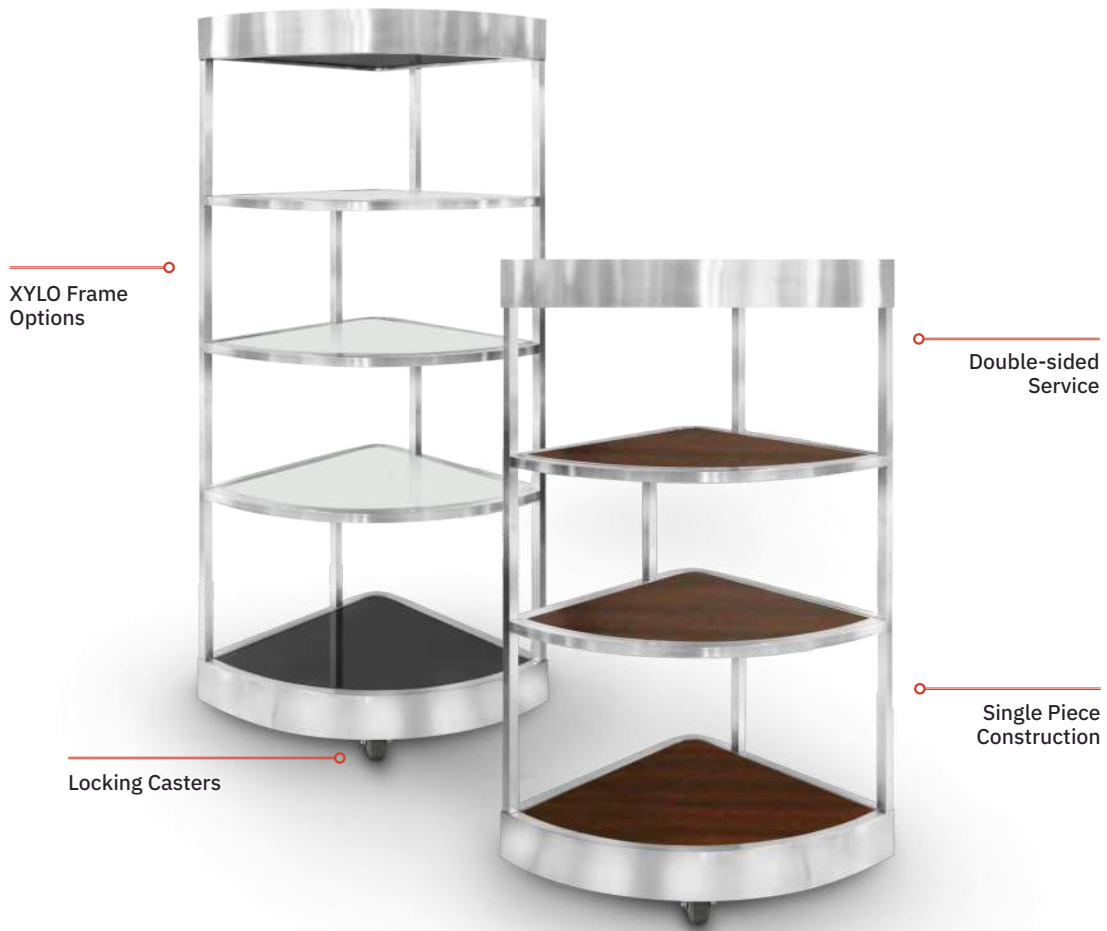

THE PI MOBILE DISPLAY

NEVER ENDING SET-UP OPTIONS

FROM ONE SLICE TO THE ENTIRE PI