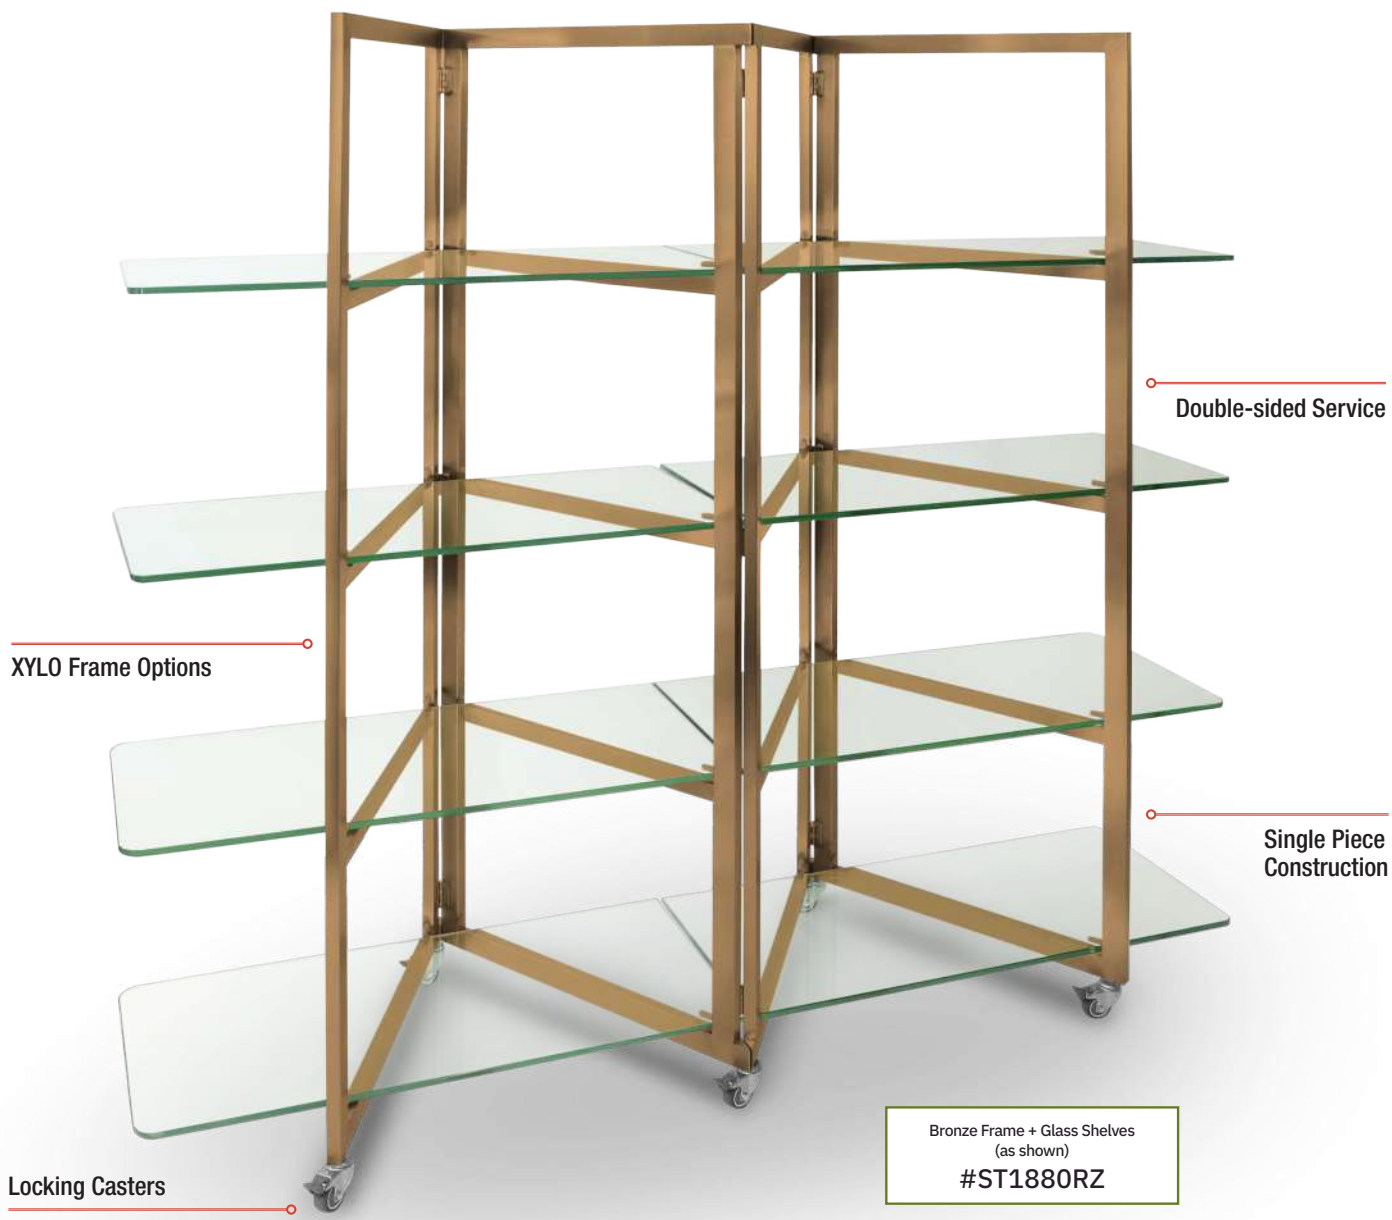

Stainless Steel Frame + Acrylic Shelves
#AC1770

Bronze Frame + Acrylic Shelves
#AC1770RZ

Copper Frame + Black Acrylic Shelves
#AC1770BKCP

The Stunning Folding Mobile Buffet
THAT COMMANDS ATTENTION

COLLAPSES UP TO 7"