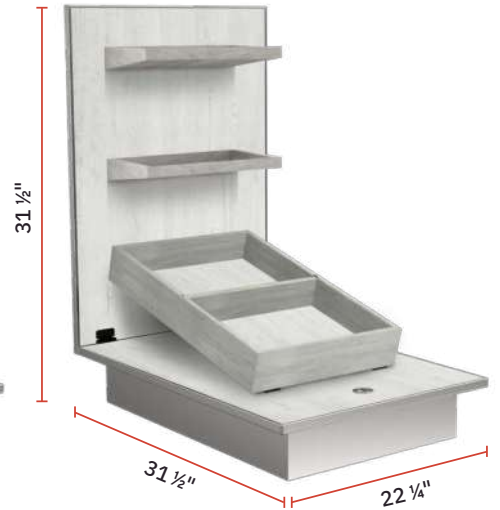

- Back wall set up
- Two display shelves
- Two-compartment tray

Out-of-the-Box information can be found on pages 42 - 45.

THE HUB & CURVE HUB OUT-OF-THE-BOX

STEP 1:

Open tile/box cover which clicks in as a back wall

STEP 2:

Remove shelves.

STEP 3:

Hook on shelves & reinforce with angled tray.

EACH BUFFET BOX IS THE SIZE OF A SINGLE HUB TILE

OUT-OF-THE-BOX [MODEL NUMBER GUIDE]

Customize your Mobile Buffet System with our easy to follow guides. Choose your preferred buffet combinations by inserting the provided numbers and letters in the designated space as demonstrated below. Skip letters and numbers that do not apply to your order.