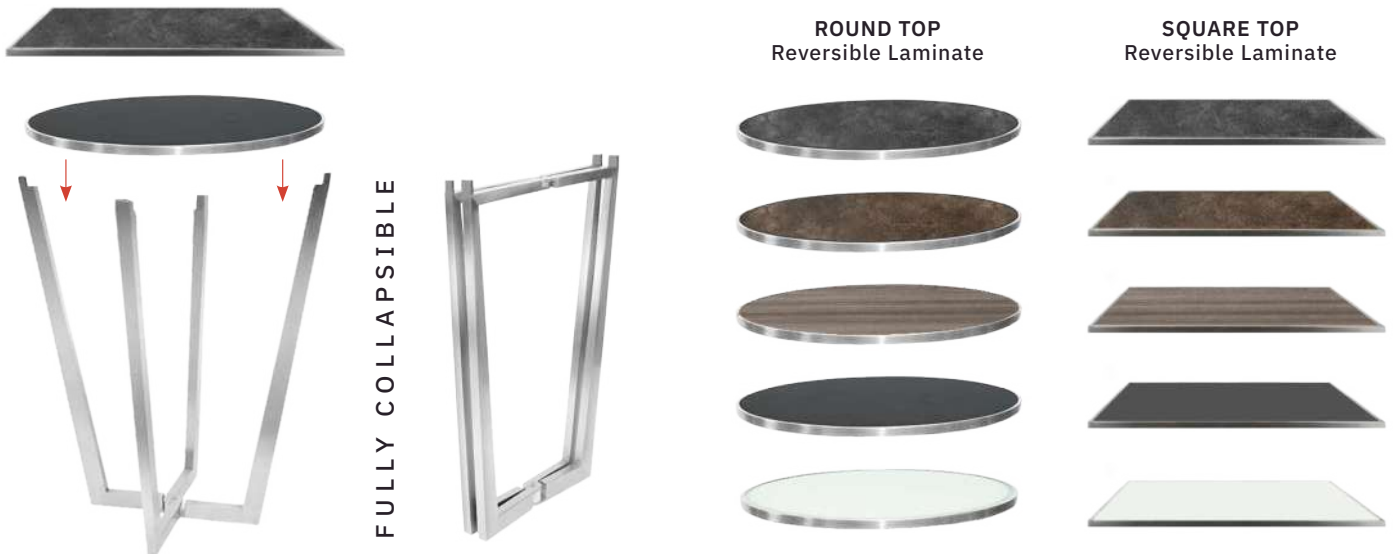

#ST1850GRZ
(as shown)

Cocktail Tables

TABLES COME IN 36" & 41" HEIGHT

COCKTAIL TABLES [MODEL NUMBER GUIDE]

Customize your Mobile Buffet System with our easy to follow guides. Choose your preferred buffet combinations by inserting the provided numbers & letters in the designated space as demonstrated below.