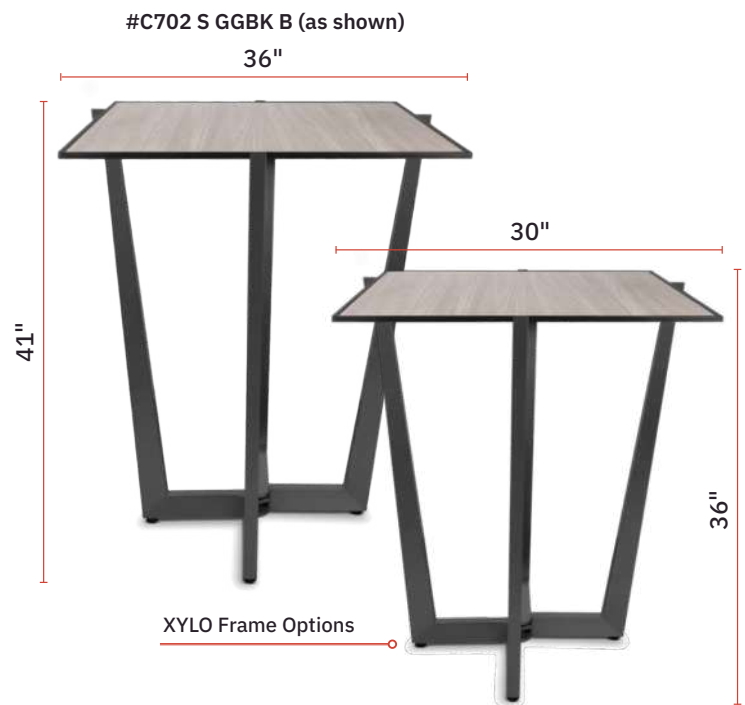

#C701 S GGBK B (as shown)