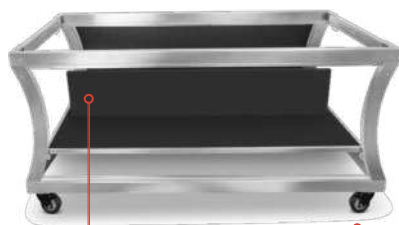

DUST COVER
#H992FC Table Frame

XYLO TABLE COLOR OPTIONS

CURVE HUB TABLE

SIMPLE 1 STEP SETUP

#CH900 S

EVERY TABLE BUILT-IN A FLIP & GO DISH RACK

Flip & Go Dish Rack

Locking Casters

Stainless Steel Construction

CURVE HUB TABLE [MODEL NUMBER GUIDE]

Size: 66" x 30 5/8" x 32 3/4" H

Customize your Mobile Buffet System with our easy to follow guides. Choose your preferred buffet combinations by inserting the provided numbers and letters in the designated space as demonstrated below. Skip letters and numbers that do not apply to your order.