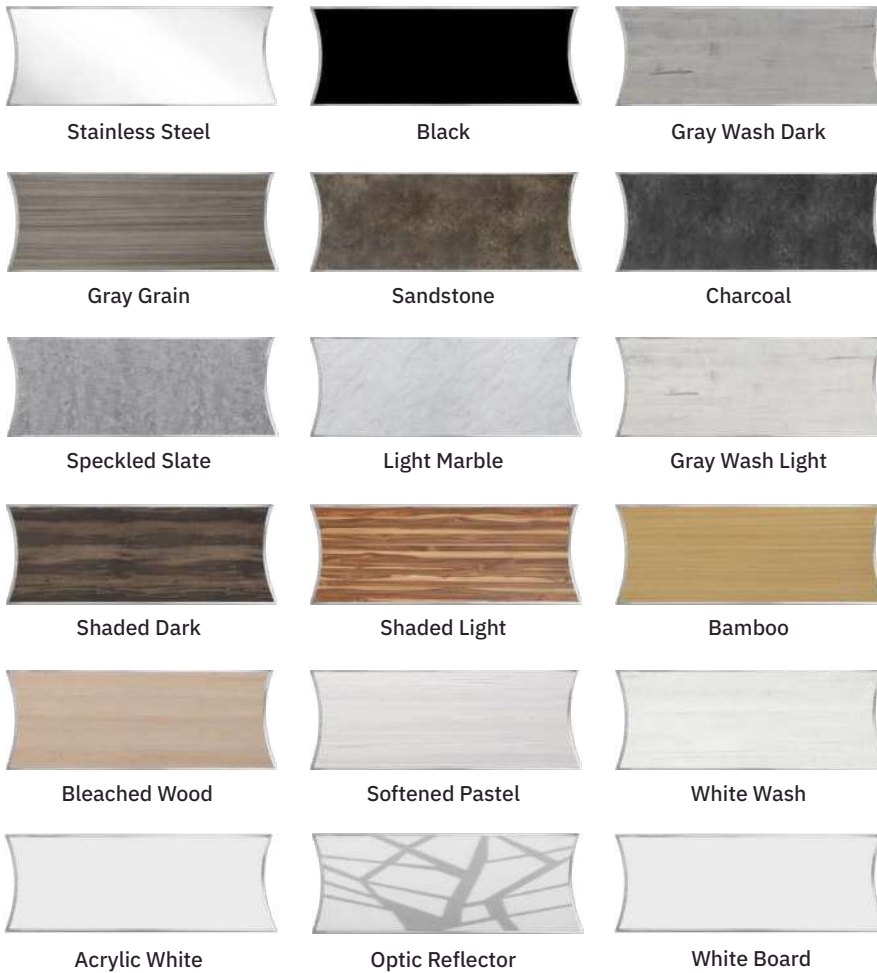

FRONT PANEL COLOR OPTIONS