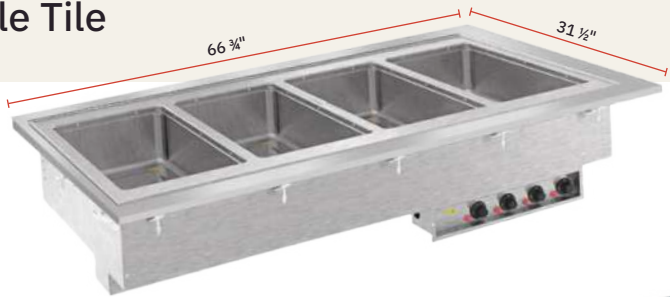

** Stainless Steel edge is default. Additional finishes are made to order.

THE HUB & CURVE HUB FULL TABLE DROP-IN FUNCTIONS

Hot Well Full Table Tile

#H945 HT SS S

Cold Well Full Table Tile

#H945 CT SS S

EXPERIENCE THE POWER OF FLEXIBILITY, WITH OUR HUB SOLUTIONS