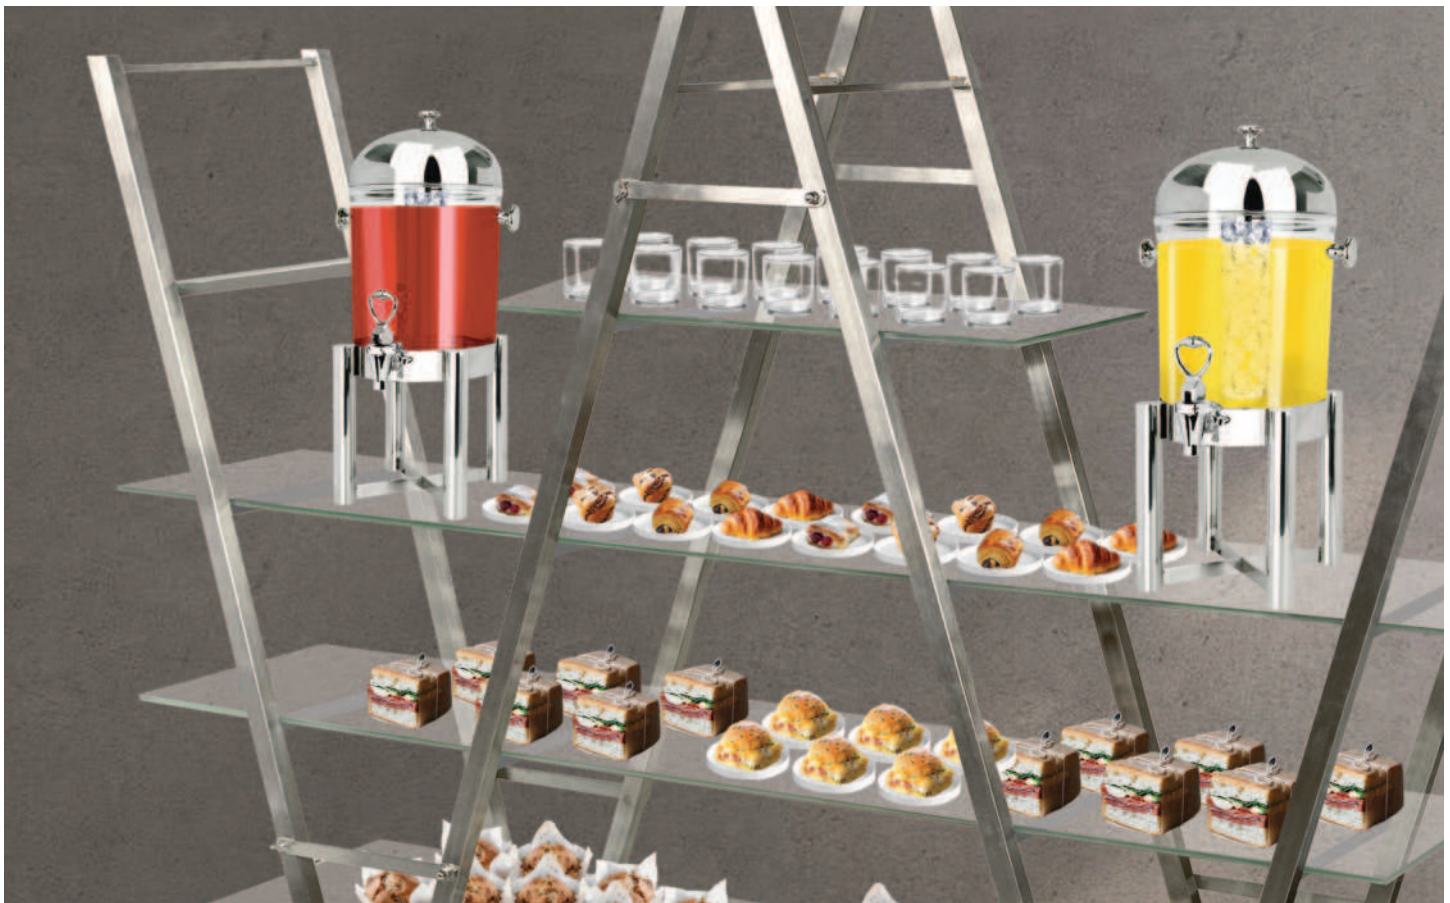

Stainless Steel Frame + Acrylic Shelves
#AC1770

Bronze Frame + Acrylic Shelves
#AC1770RZ

Copper Frame + Black Acrylic Shelves
#AC1770BKCP

The Stunning Folding Mobile Buffet
THAT COMMANDS ATTENTION

COLLAPSES UP TO 7"