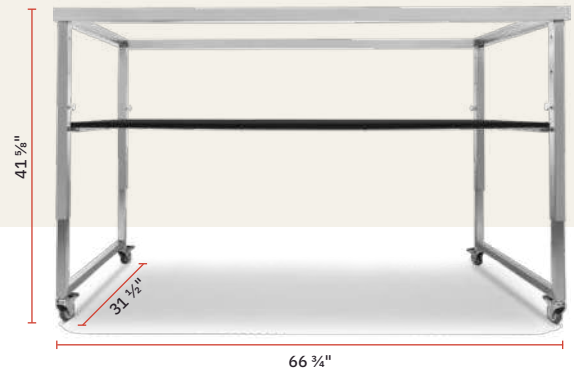

TRIPLE TILE FRAME