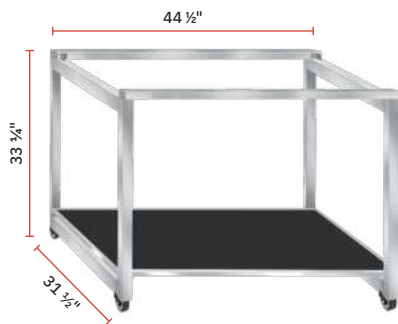

DOUBLE TILE FRAME