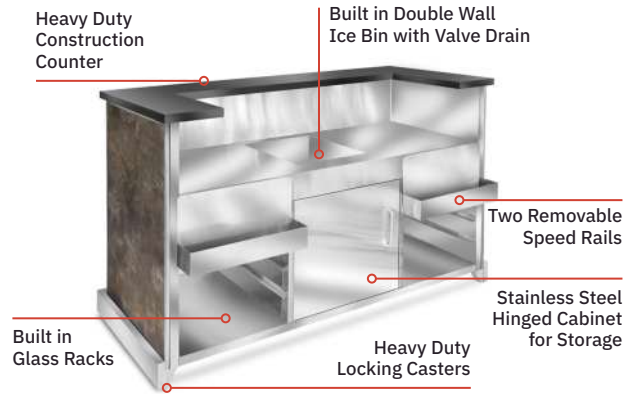

3 PANEL SET

REVERSIBLE OPTIONS:
Gray Grain/Black or Charcoal/Sandstone