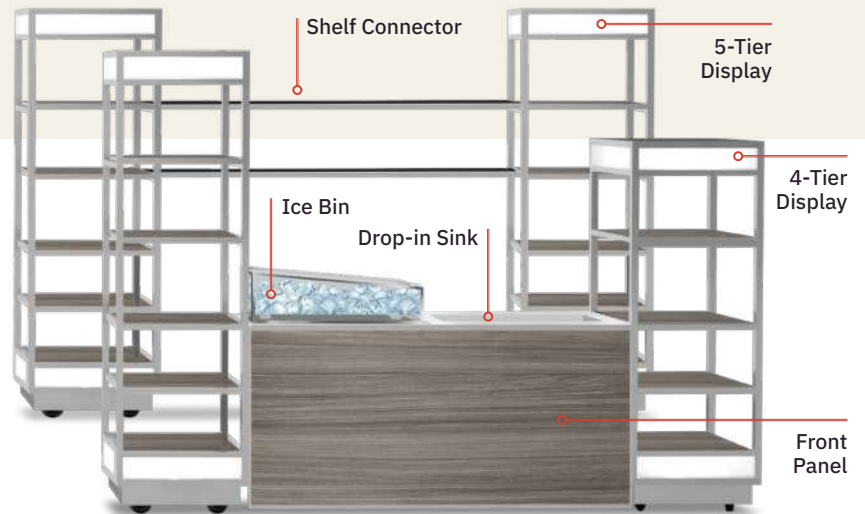

OUT-OF-THE-BOX

22 ¼" x 31 ½"

Q-BIK BAR SETUP

COMBINE THE

Q-BIK DISPLAY STANDS, TILE ADAPTER & SHELF CONNECTORS

TO CREATE YOUR OWN UNIQUE BAR SETUP.

- No hardware or tools needed.

Q-BIK TIER DISPLAY [MODEL NUMBER GUIDE]