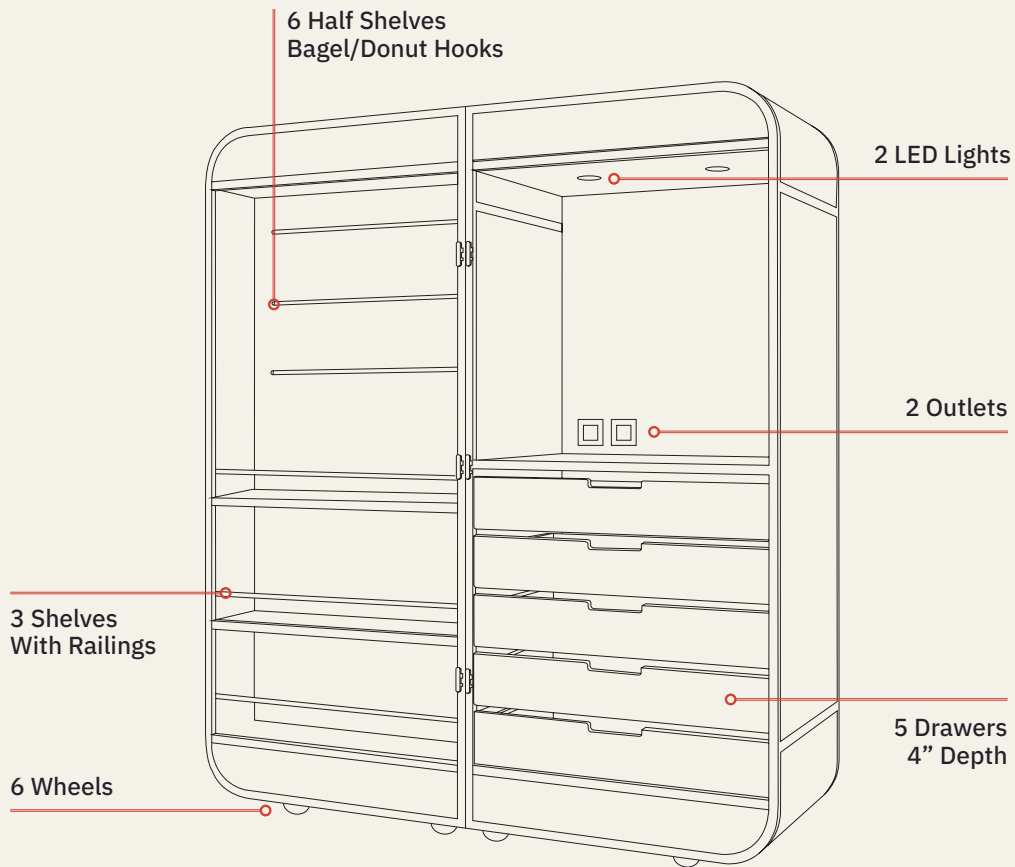

Closed: 35 1/4"W x 35 1/4"D x 78 3/4"H
Open: 71"W x 27 1/2"D x 78 3/4"H

TREASURE TROVE MOBILE DISPLAY [MODEL NUMBER GUIDE]

Customize your Mobile Buffet System with our easy to follow guides. Choose your preferred buffet combinations by inserting the provided numbers & letters in the designated space as demonstrated below.