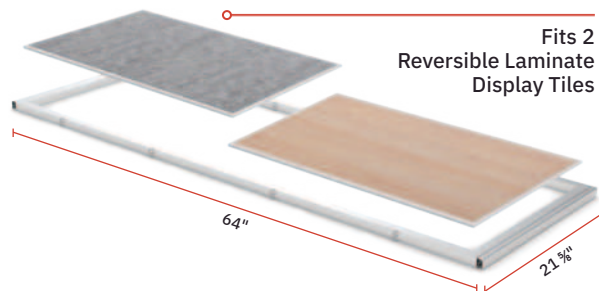

THE Q-BIK EXTENDS FROM A
**SINGULAR DISPLAY TO
A FULL BUFFET**
IN MERE MINUTES.

FEATURES:

- HUB Display & Function Tiles fit horizontally in frame.
- Connecting Tile Adapter easily hooks onto display stands.
- Set up and collapse your buffet in any area.

**Q-BIK TILE
FRAME ADAPTER**

2 Tile Adapter
Q954

Tile Frame Adapter: 64"L x 21 1/2"D

Q-BIK DISPLAY TILES [MODEL NUMBER GUIDE]

Customize your Mobile Buffet System with our easy to follow guides. Choose your preferred buffet combinations by inserting the provided numbers and letters in the designated space as demonstrated below. Skip letters and numbers that do not apply to your order.

Item Code
H ### #### #

Display Tile

Display Tile
H940

Reversible Laminate

Gray Grain/Black GGBK	Textured Sandstone/Charcoal SACH	Shaded Dark/Light Marble SDLM	Gray Wash Light/Gray Wash Dark GWGD
Bamboo/Softened Pastel BAPS	Bleached Wood/Specckled Slate BWSP	White Wash/Shaded Light WWSL	Glass GL
			Stainless Steel SS

Edge Finish

Stainless Steel S	Black B	Bronze Z	Copper C	White W