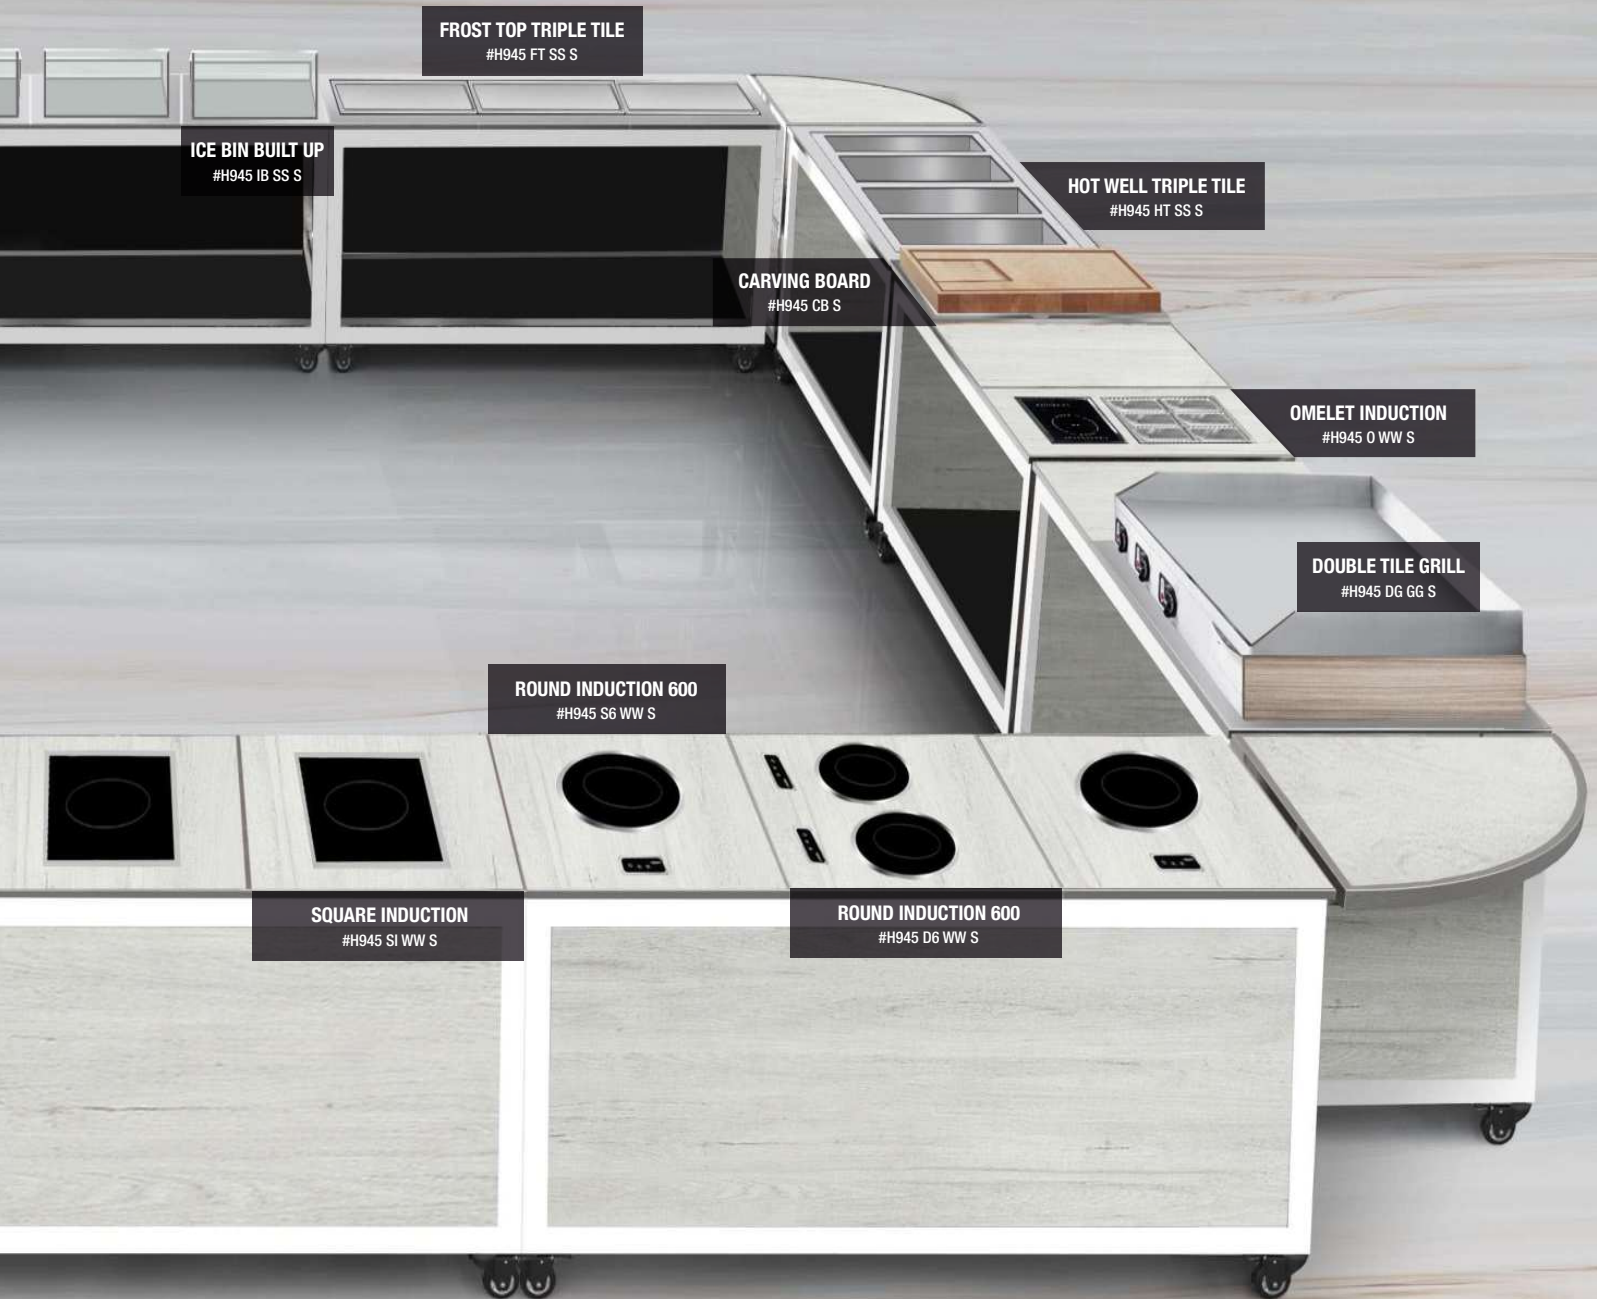

THE HUB FUNCTIONS TILES

ALL FUNCTION TILES FIT

THE HUB & CURVE HUB

WITH MANY FUNCTIONS TO CHOOSE FROM!

 Watch Live Video For This Product.

All Function Tiles also fit the ZOZZ, Q-BIK & Ryze Mobile Buffet Table Systems.