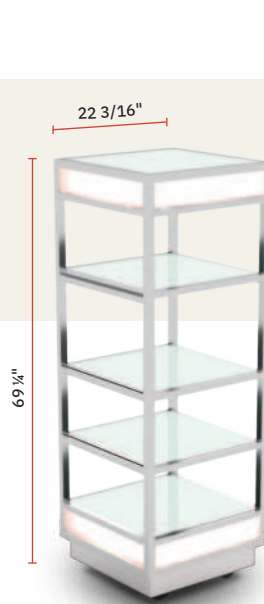

4-TIER DISPLAY
#Q950 GL S