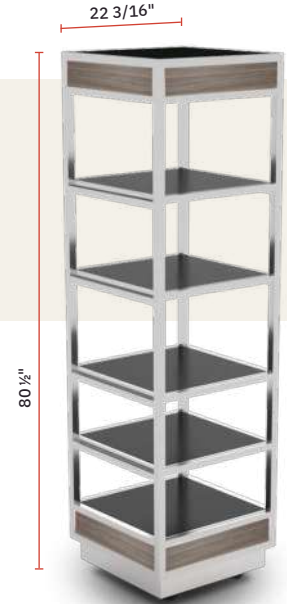

5-TIER DISPLAY
#Q959 GGBK S

Q-BIK TIER DISPLAY [MODEL NUMBER GUIDE]

Customize your Mobile Buffet System with our easy to follow guides. Choose your preferred buffet combinations by inserting the provided numbers and letters in the designated space as demonstrated below. Skip letters and numbers that do not apply to your order.

Item Code	Q-#-##-####-#				Display	Q-BIK	Q				4-Tier Display: 22 3/16"W x 22 3/16"D x 69 1/4"H	5-Tier Display: 22 3/16"W x 22 3/16"D x 80 1/2"H
Display Tile												
							4-Tier Display with Acrylic Accent	5-Tier Display with Acrylic Accent	4-Tier Display with Gray Grain Accents	5-Tier Display with Gray Grain Accents		
							950	951	958	959		
Reversible Laminate												
							Gray Grain/Black	Textured Sandstone/Charcoal	Shaded Dark/Light Marble	Gray Wash Light/Gray Wash Dark		
							GGBK	SACH	SDLM	GWGD		
							Bamboo/Softened Pastel	Bleached Wood/Speckled Slate	White Wash/Shaded Light	Glass	Stainless Steel	
							BAPS	BWSP	WWSL	GL	SS	
Edge Finish												
							Stainless Steel	Black	Bronze	Copper	White	
							S	B	Z	C	W