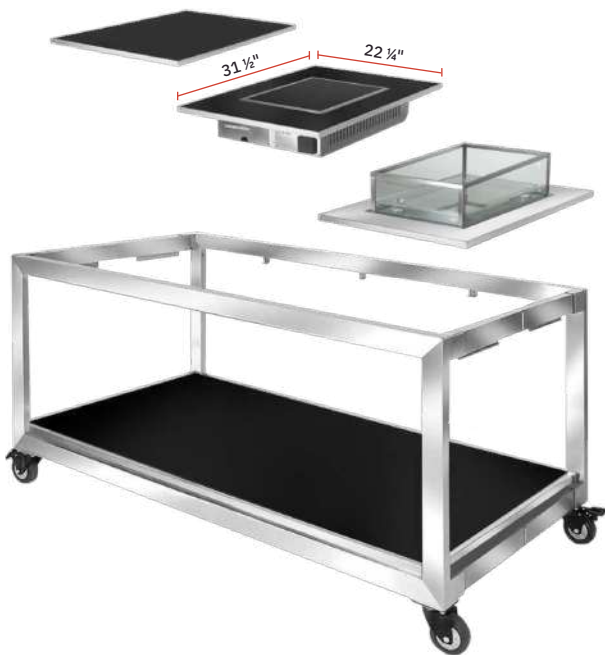

THE HUB FUNCTIONS TILES

ALL FUNCTION TILES FIT

THE HUB & CURVE HUB

WITH MANY FUNCTIONS TO CHOOSE FROM!

Watch Live Video For This Product.

All Function Tiles also fit the ZOZZ, Q-BIK & Ryze Mobile Buffet Table Systems.