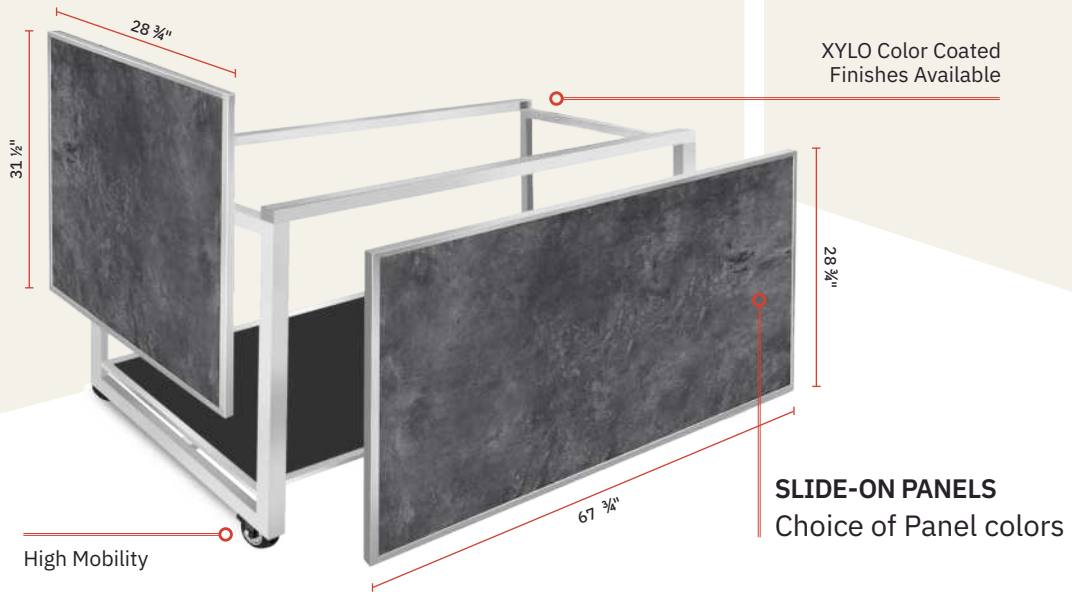

FRONT PANEL COLOR OPTIONS

SIDE PANEL COLOR OPTIONS