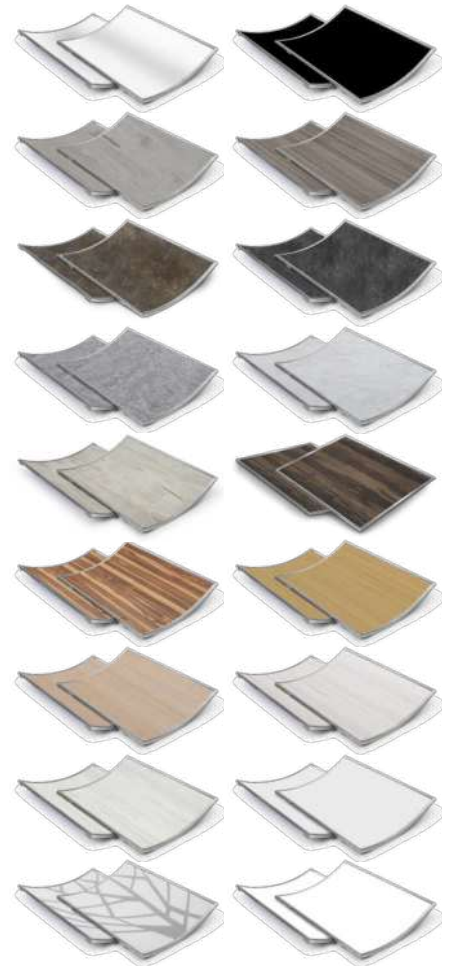

CURVE HUB DISPLAY PANELS

SLIDE-ON PANELS
Choice of Panel colors

FRONT PANEL COLOR OPTIONS

SIDE PANEL COLOR OPTIONS

PANEL YOUR WAY

So many options, one *Perfect Fit*.

CURVE HUB DISPLAY PANELS [MODEL NUMBER GUIDE]