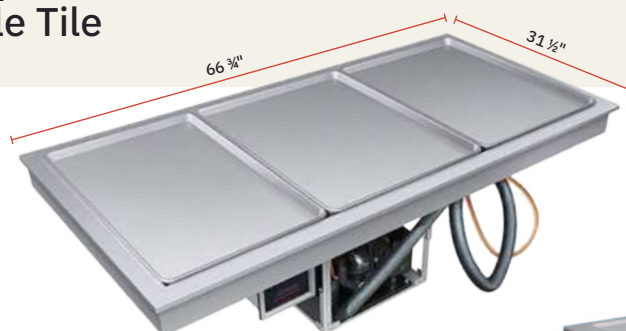

EXPERIENCE THE POWER OF FLEXIBILITY, WITH OUR HUB SOLUTIONS

From Single Function to Full Table Function,
the HUB and the Curve HUB have you covered.

Frost Top Full Table Tile

#H945 FT SS S