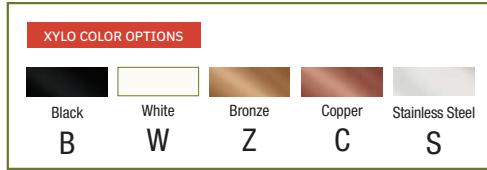

Adjustable Heat Lamp

#H970L3S