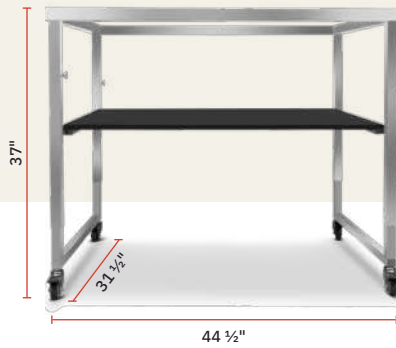

DOUBLE TILE FRAME