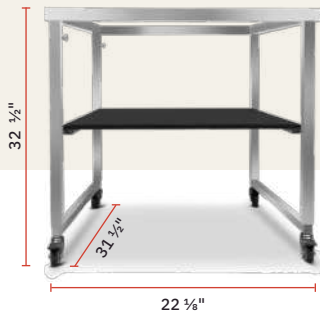

ALL 3 TABLE WIDTHS, CAN BE ADJUSTED TO 32", 37" OR 41" HEIGHT.

SINGLE TILE FRAME