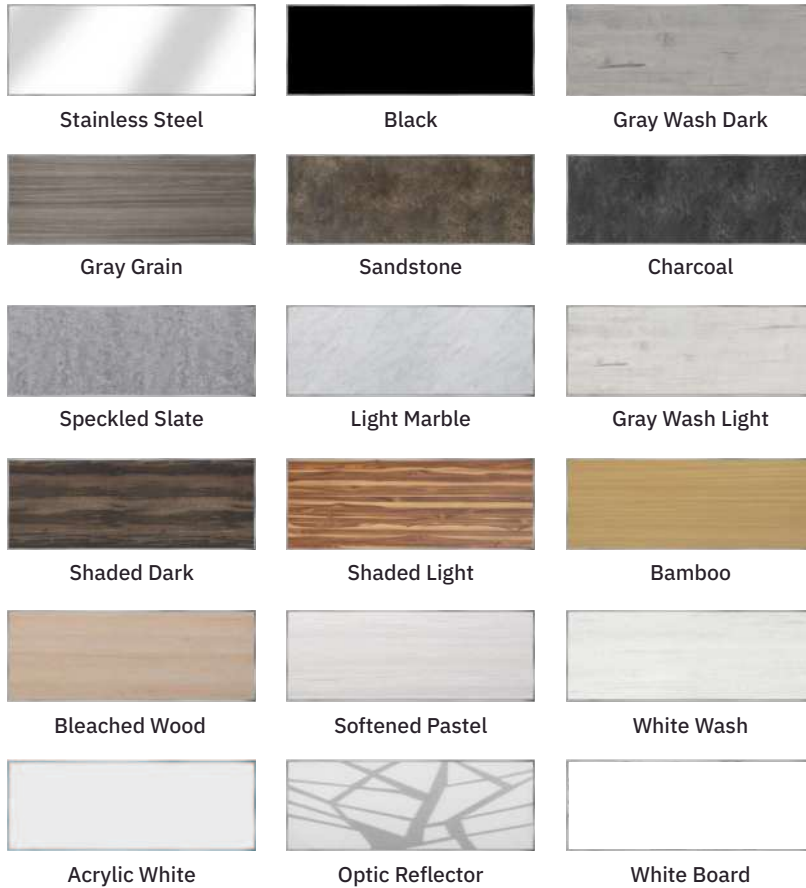

FRONT PANEL COLOR OPTIONS