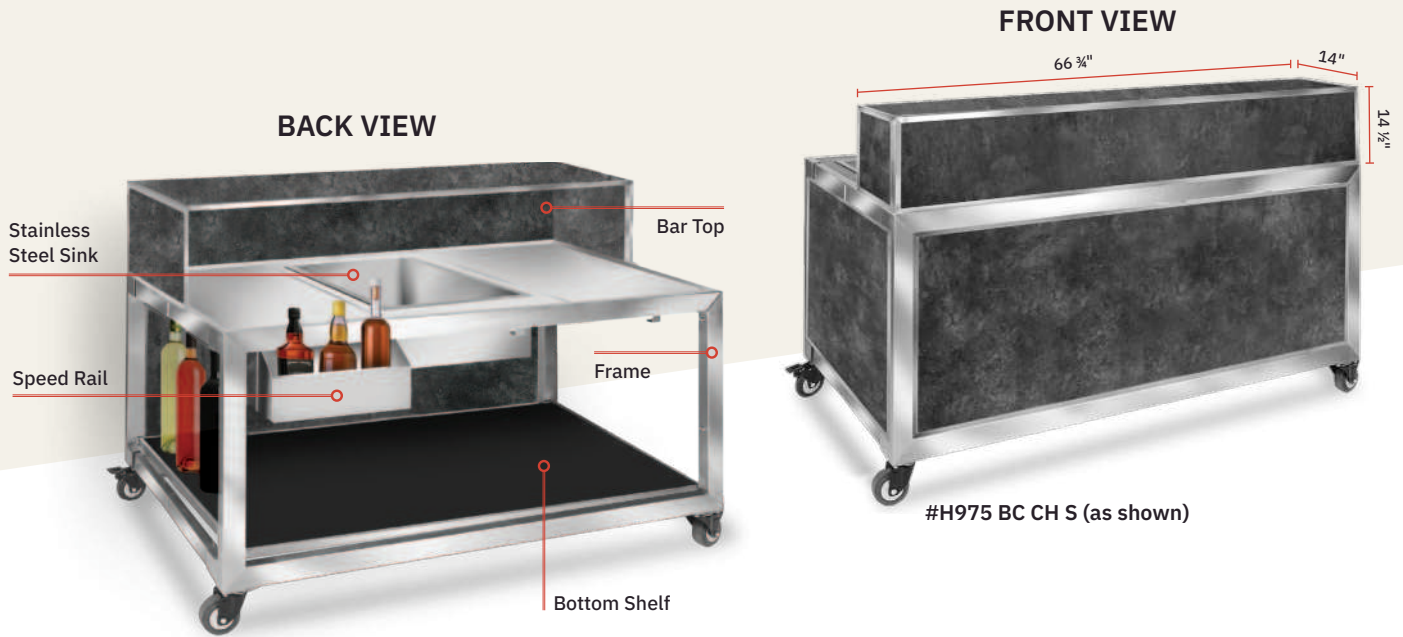

THE HUB & CURVE HUB COLLAPSIBLE BAR

THE HUB BAR [MODEL NUMBER GUIDE]

HUB Bar Complete Size: 67" L x 33" W x 47 1/2" H

Customize your Mobile Buffet System with our easy to follow guides. Choose your preferred buffet combinations by inserting the provided numbers and letters in the designated space as demonstrated below. Skip letters and numbers that do not apply to your order.

Item Code	THE HUB	THE CURVE HUB
H/CH ##### ## #	H	CH
Display		
Panel Type	COMPLETE Hub Bar Kit 975 BC	COMPLETE Curve Hub Bar Kit 975 BC
Laminate	<table border="0"> <tr> <td></td> <td></td> <td></td> <td></td> <td></td> <td></td> <td></td> <td></td> <td></td> </tr> <tr> <td>SS</td> <td>BK</td> <td>GD</td> <td>GG</td> <td>SA</td> <td>CH</td> <td>SP</td> <td>LM</td> <td>GW</td> </tr> <tr> <td></td> <td></td> <td></td> <td></td> <td></td> <td></td> <td></td> <td></td> <td></td> </tr> <tr> <td>SD</td> <td>SL</td> <td>BA</td> <td>BW</td> <td>PS</td> <td>WW</td> <td>AW</td> <td>OR</td> <td>WB</td> </tr> </table>	
Edge Finish	<table border="0"> <tr> <td></td> <td></td> <td></td> <td></td> <td></td> </tr> <tr> <td>S</td> <td>B</td> <td>Z</td> <td>C</td> <td>W</td> </tr> </table>	

ADD-ONS

Bar Top

975 BT

(Choose Laminate and Edge Finish above)

Ice Bin/Sink Drop-in
H945IDSSS

SS Display Tile
H940SSS

Speed Rail
H975SR

HUB
Complete Bar
Dust Cover
H992BC

Curve HUB
Complete Bar
Dust Cover
CH992BC