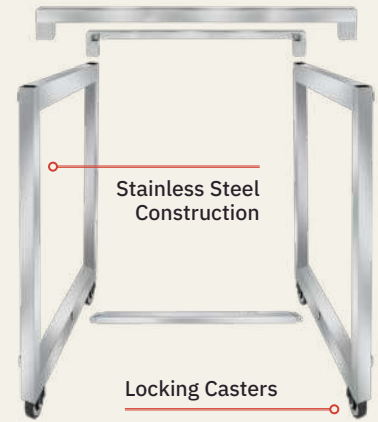

Watch Live Video
For This Product.

**STRETCHES FROM
SINGLE TILE TABLE,
UP TO 3 TILE TABLE**

THE SAME SET OF SIDE FRAMES
STRETCH FROM ONE TILE CART
TO 3 TILE TABLE.

ZOZZ STRETCH BUFFET

THE FREEDOM OF MOVEMENT USHERS
IN THE NEW ERA OF BUFFET MOBILITY WITH
FLAT PACK COMPACT STORAGE SOLUTIONS.

- No hardware or tools needed.
- Easily clicks into place.
- The HUB function tiles can be used on the ZOZZ Stretch Buffet.
- Comes with black bottom shelf.

SINGLE TILE FRAME

DOUBLE TILE FRAME

TRIPLE TILE BUFFET