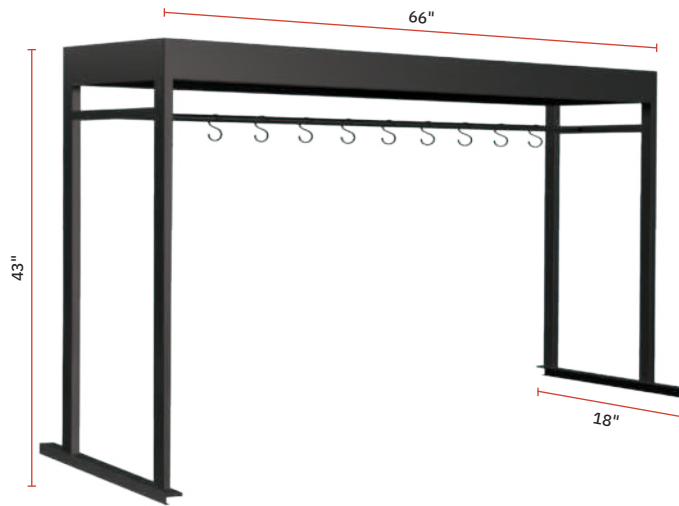

THE HUB & CURVE HUB ADD-ON FUNCTIONS

Meat Hook

Black Meat Hook #H970 MH B

Shown in black*

XYLO COLOR OPTIONS

Black	White	Bronze	Copper
B	W	Z	C