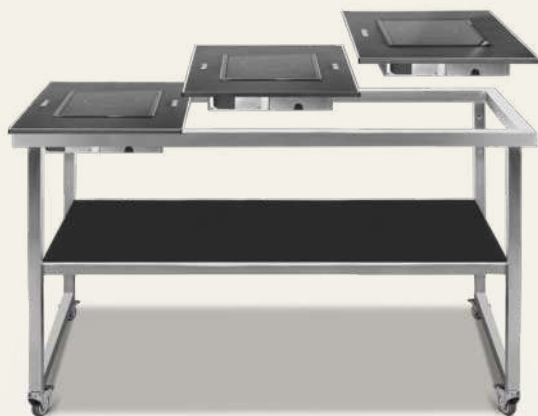

ALL HUB TILES FIT THE RYZE DISPLAY TABLE

Watch Live Video
For This Product.

RYZE NESTING TABLE FUNCTION TILES [MODEL NUMBER GUIDE]

Customize your Mobile Buffet System with our easy to follow guides. Choose your preferred buffet combinations by inserting the provided numbers and letters in the designated space as demonstrated below. Skip letters and numbers that do not apply to your order.

Item Code

H ### ## ## #

Display

HUB & CURVE HUB

H 945

Function

Square Induction
1800 watts

SI

Round Induction
600 watts

S6

Round Induction
300 watts

S3

Double Round
Induction 600 watts

D6

Double Round
Induction 300 watts

D3

Omelet Station
Induction 1800 watts

O

Wok

W

Dim Sum

DS

Hot Plate
Tile

HP

Plate Regulator

PR

EcoServe Double
Round Warmer

ED

EcoServe Single
Round Warmer

ES

EcoServe
GN Warmer

EG

Eco Omelet
Station

EO

Butcher Block Tile
(No Laminate or Edge Finish)

BT

Carving Board
(No Laminate)

CB

Cutting Board
CW or CK
WHITE BLACK

***
Ice Bin Built Up

IB

***
Ice Bin/Sink Drop-in

ID

Ice Cream Single

I1

Ice Cream Double

I2

Hot Well Single

HS

Electric Soup

SE

***
Griddle

G

***
Double Tile Griddle

DG

Laminate

Stainless Steel

SS

Black

BK

Gray Grain

GG

Textured Sandstone

SA

Textured Charcoal

CH

Speckled Slate

SP

Light Marble

LM

Gray Wash Light

GW

Gray Wash Dark

GD

Shaded Dark

SD

Shaded Light

SL

Bamboo

BA

Bleached Wood

BW

Softened Pastel

PS

White Wash

WW

Acrylic White

AW

* Stainless Steel laminate is default. Additional finishes are made to order.

Edge Finish

Stainless Steel

S

Black

B

Bronze

Z

Copper

C

White

W

** Stainless Steel edge is default.
Additional finishes are made to order.