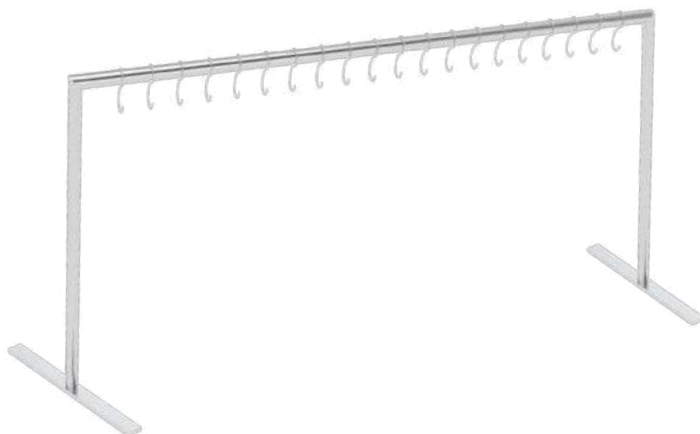

Meat Stand

Stainless Steel Meat Hook #H970 MS S

XYLO COLOR OPTIONS

Black	White	Bronze	Copper
B	W	Z	C