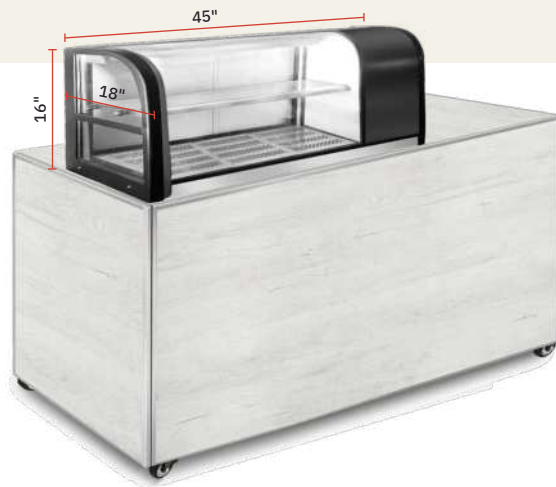

Sushi Bar

#H970SUB