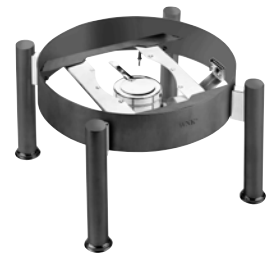

Round Stackable 5 1/2 qt Stand
w/Fuel Holder
5670S586
L 13 3/8" W 14 3/4" H 9"
CP 1