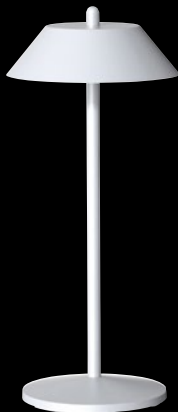

Pirlo White
Rechargeable Lamp
LMPPIRWHT300
LW 5 1/4" H 11"
CP 1