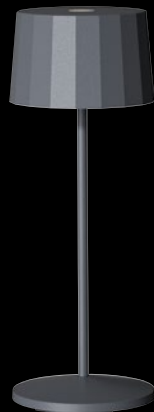

Octa Dark Gray
Rechargeable Lamp
LMPOCTGRY300
LW 4 3/8" H 11 1/4"
CP 1