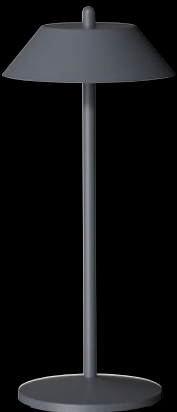

Touch Button on Octa Lamp

Push Button/ Dial Control on Pirlo Lamp

Waterproof IP65

Magnetic USB Charging Cable Included with Each Lamp

9+ Hours at 100% Intensity

2200K/3000K Color Temp Switchable

Pirlo & Octa