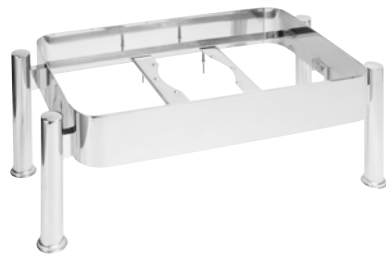

Stands

GN 1/1 Stackable Stand
w/Fuel Holder (Fits S569, S564)
5670S565* CP 1