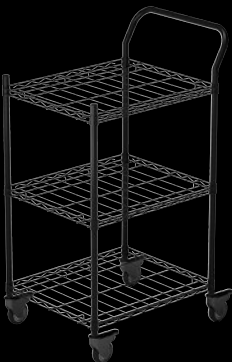

Charging Trolley
Holds 6 Charging Platforms
LMPTROLLEY
CP 1