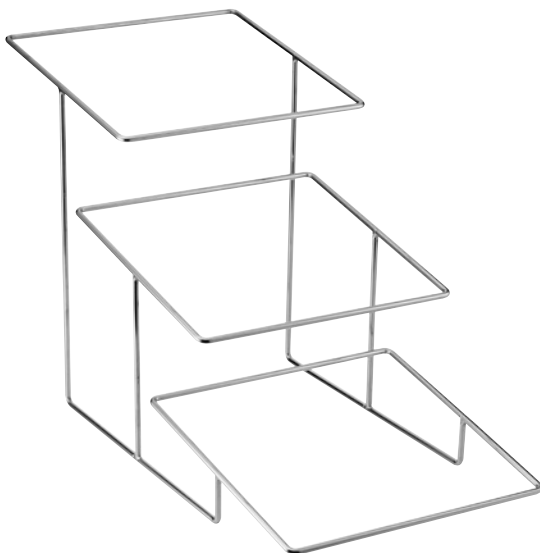

Chrome Plated 3 Tier Stand

L 28" W 13" H 17 1/4"

DBTCP1799

(Fits Willow DBW1799)

Willow

Rectangle Basket
L 21 5/8" W 7 5/8" H 4 3/8"
DBW430

Basket
L 13 1/4" W 13" H 4 1/2"
DBW1799
(Fits DBTCP1799)

Basket
L 16 1/2" W 11" H 2"
DBW1071