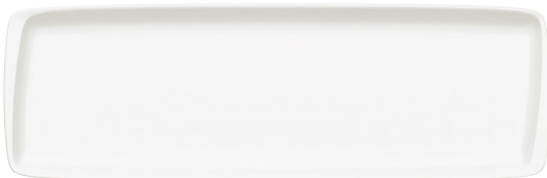

Rectangle Plate

L 19" W 6 1/4"
BNMOV49DT