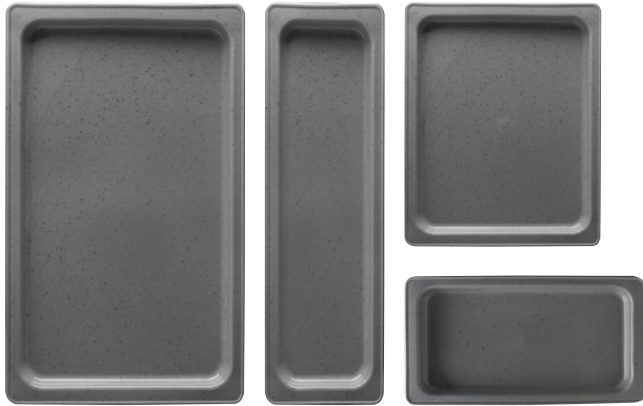

Highland

GN 1/1 Dish

L 21" W 12 1/2" H 1 1/4" | GBGAH90201

GN 2/4 Dish

L 21" W 6 1/4" H 1 1/4" | GBGAH90091

GN 1/2 Dish

L 12 3/4" W 10 1/4" H 1 1/4" | GBGAH90111

GN 1/3 Dish

L 12 5/8" W 6 3/4" H 1 1/4" | GBGAH90071