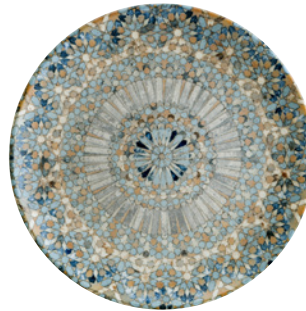

Flat Plate
D 10 5/8" | BNSMTLUCMZGRM27DZ
D 8 1/4" | BNSMTLUCMZGRM21DZ
D 7 1/2" | BNSMTLUCMZGRM19DZ
D 6 3/4" | BNSMTLUCMZGRM17DZ