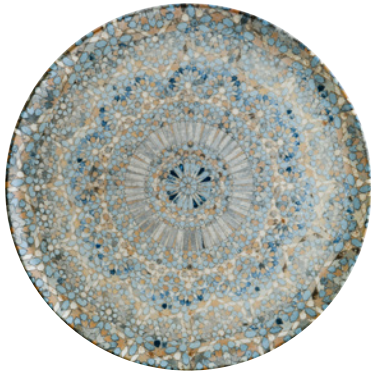

Flat Plate
D 12 3/4"
BNSMTLUCMZGRM32PZ