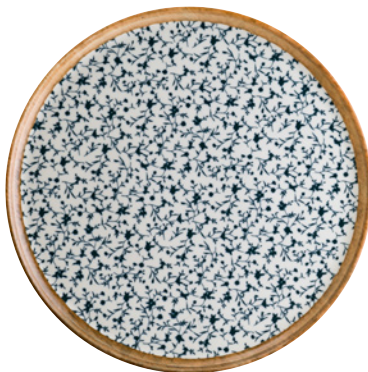

Flat Plate

D 11" | BNSMTVIEHYG28DZ
 D 8 3/4" | BNSMTVIEHYG22DZ
 D 6 1/8" | BNSMTVIEHYG16DZ

Flat Plate

L 12 5/8" W 10 3/4" | BNSMTVIEVAO33DZ
 L 9 1/8" W 7 3/4" | BNSMTVIEMDVAO24DZ

Oval Dish

L 11 7/8" W 6 3/8" | BNSMTVIEHYG30OV
 L 8 3/8" W 3 7/8" | BNSMTVIEHYG21OV
 L 4" W 2 5/8" | BNSMTVIEHYG10OV

Rectangle Plate

L 13 3/8" W 6 5/8"
 BNSMTVIEVAO36DT

Deep Plate

D 11" H 2 1/4" | BNSMTVIEHYG28CK
 D 9 7/8" H 2" | BNSMTVIEHYG25CK

Calif

The Calif collection celebrates the rich culinary connections of the Mediterranean region, defined by diversity, yet unified by shared traditions. Featuring porcelain bowls and plates, Calif brings a warm, expressive palette to the table, with colors and patterns inspired by the lands where these iconic dishes were born. Designed to honor both the history and future of Mediterranean cuisine, this collection is a vibrant companion to food that tells a story.